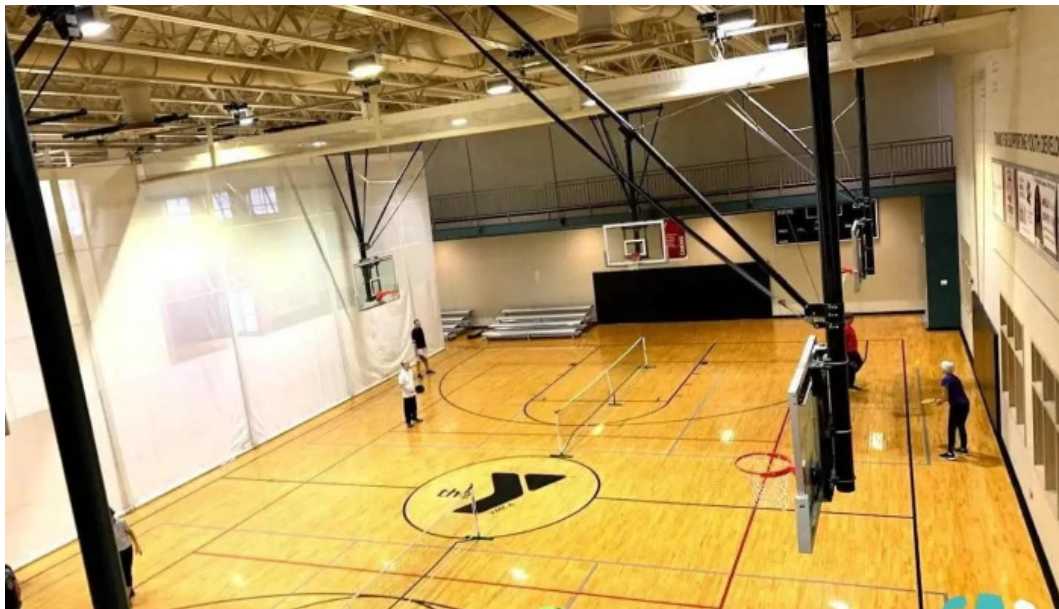

valparaiso

Valparaiso Family Ymca - Valparaiso

Valparaiso Family YMCA: Promoting Accessibility for All

The **Valparaiso Family YMCA**, located in Valparaiso, Indiana, is dedicated to fostering an inclusive environment for its community members. One of the key aspects of this commitment is ensuring **accessibility** for all individuals, regardless of their physical abilities.

Facility Features

The YMCA boasts a **wheelchair-accessible entrance**, making it easy for everyone to enter and enjoy the various programs and facilities offered. This thoughtful design allows individuals with mobility challenges to participate fully in all activities.