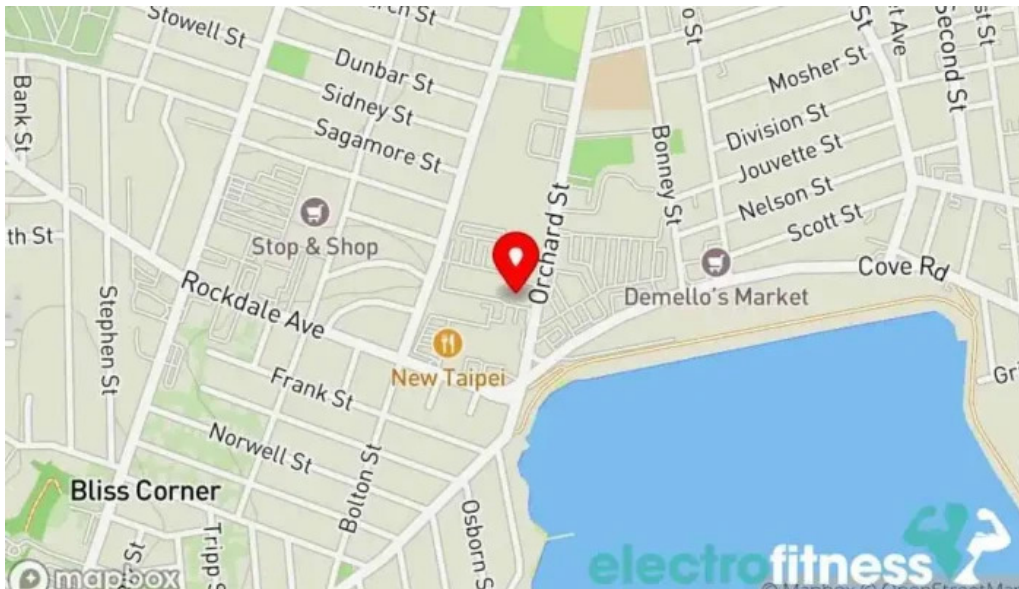

Howland place map