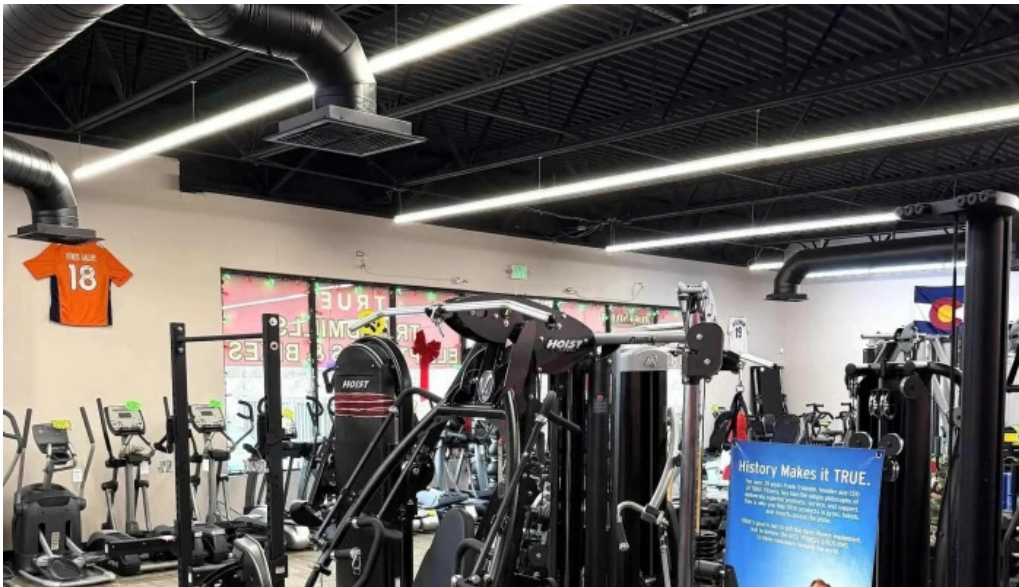

hp

lone tree

Fitness Gallery - Lone Tree

Discover Fitness Gallery: Your Ultimate Exercise Equipment Store in Lone Tree, Colorado

Fitness Gallery is a premier destination for fitness enthusiasts in Lone Tree, Colorado, offering a wide range of high-quality exercise equipment. Whether you're looking to set up a home gym or upgrade your current fitness gear, Fitness Gallery has everything you need.

Quality and Selection

Fitness Gallery boasts an impressive selection of exercise gear, from treadmills to adjustable weights. A customer noted, "Being able to see everything in one place, try it out, see how it feels, and immediately compare other options made it so easy." This variety allows shoppers to find exactly what they need without the uncertainty often associated with online purchases.

Fitness gallery videos

Fitness gallery treadmill

Fitness gallery street view 360deg

Fitness gallery promotion

Fitness gallery photos

Fitness gallery map

Fitness gallery lone tree

Fitness gallery inside