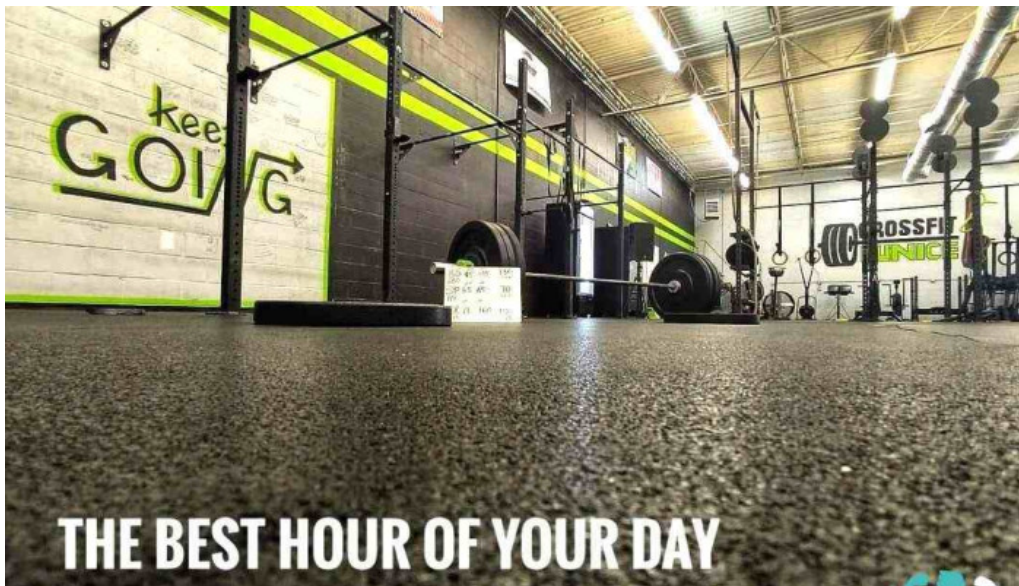

Crossfit eunice all

Tags

Wheelchair-accessible car park, Gender-neutral toilets, Service options, Accessibility, Crowd, Amenities, Children, LGBTQ+ friendly, Good for kids, Wheelchair-accessible entrance, Child care, Online classes, Transgender safe space

Related content

4.8 * [Southern Pines CrossFit - Southern Pines](#)

3.7 * [Portage Township Ymca - Portage](#)

4.2 * [Spenga - Valparaiso](#)