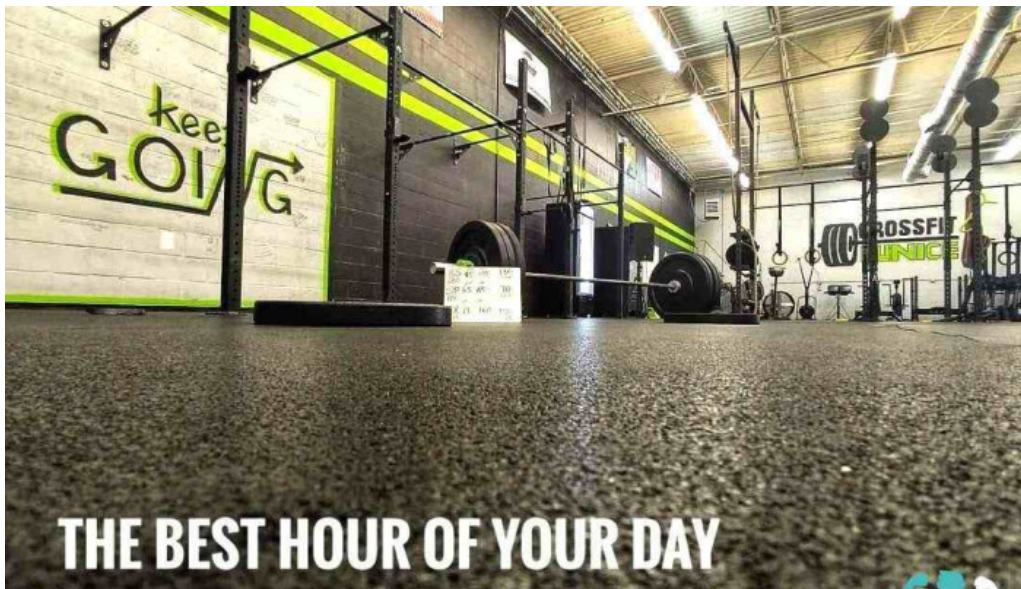

Crossfit eunice eunice