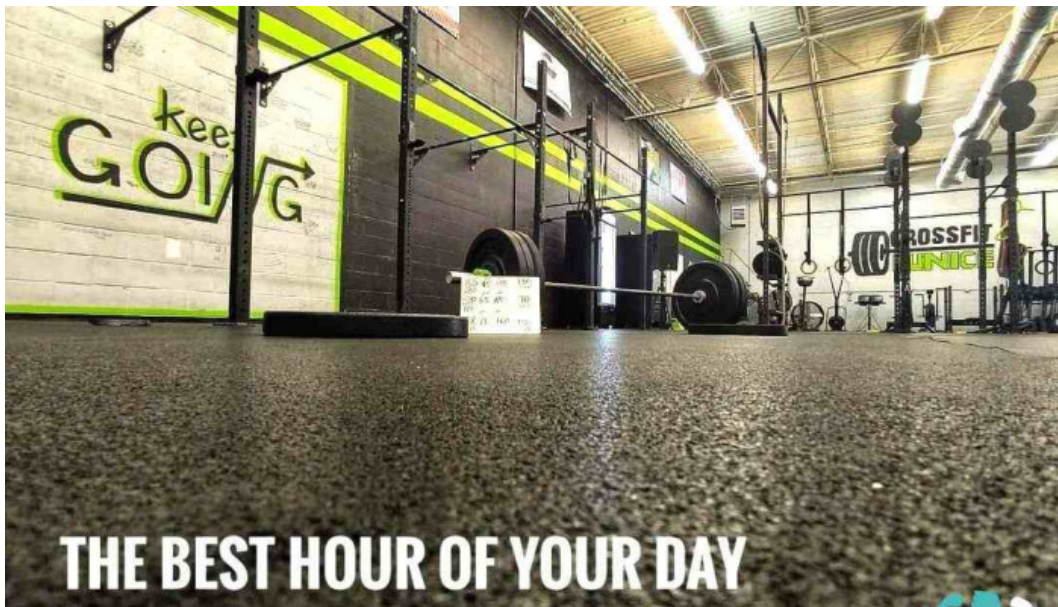

eunice

CrossFit Eunice - Eunice

Welcome to CrossFit Eunice: A Fitness Center for Everyone

CrossFit Eunice, located in Eunice, Louisiana, is not just another gym; it's a vibrant community that welcomes everyone, regardless of their fitness level. With a focus on inclusivity and support, this gym stands out for its many amenities and exceptional coaching.

Accessibility and Amenities

One of the key features of CrossFit Eunice is its ****wheelchair-accessible entrance**** and ****wheelchair-accessible car park****, making it convenient for all

members to access the facility. The gym also offers **gender-neutral toilets** and is recognized as a **transgender safe space**, ensuring that everyone feels welcome and comfortable. Parents can enjoy peace of mind knowing that **child care** services are available for some classes, making it **good for kids** and allowing parents to focus on their fitness journey. Moreover, the gym provides a variety of **service options**, including both in-person and **online classes**, catering to diverse schedules and preferences.