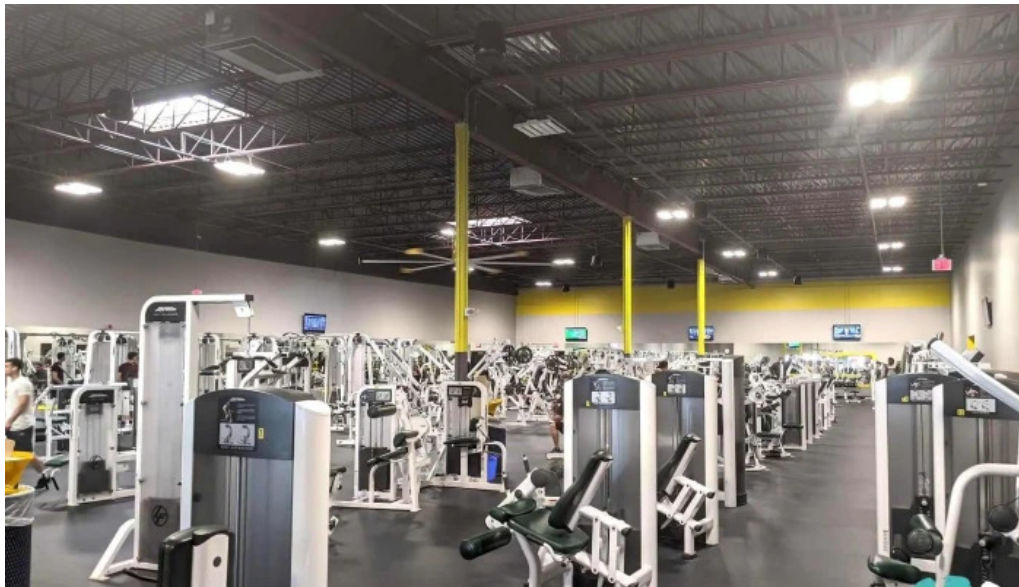

Wow work out world of new bedford all

Tags

Membership required, Amenities, Accessibility, Planning, Wheelchair-accessible car park, Wheelchair-accessible entrance, Child care

Related content

3.9 * *World Gym Abilene - Abilene*

4.1 * *Priority Fitness - Bedford*

4.1 * *Anytime Fitness - New Iberia*

4.7 * *Dynamic Health Club Inc - New Iberia*