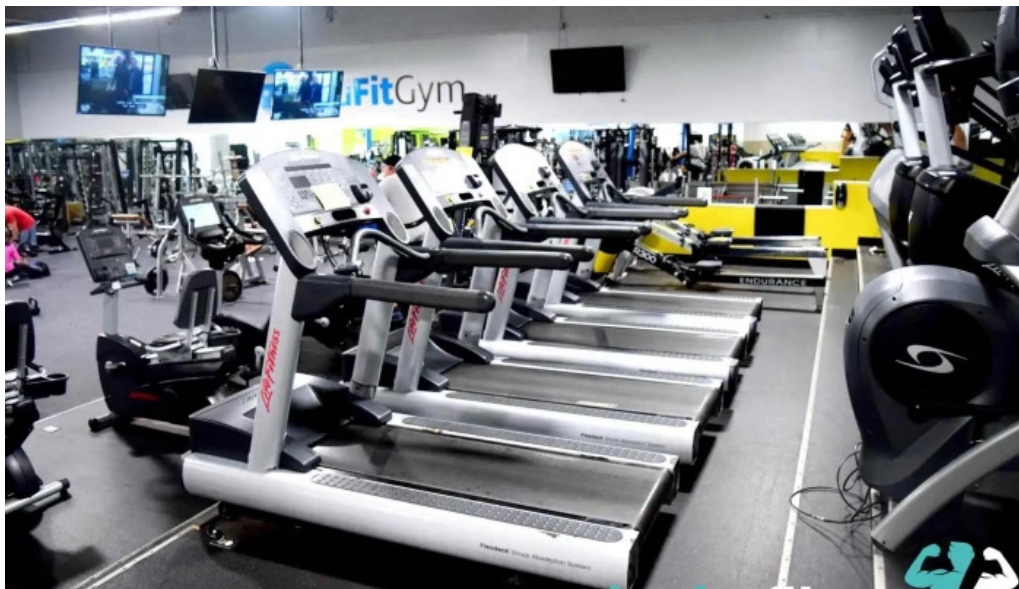

Trufit gym southern pines by owner