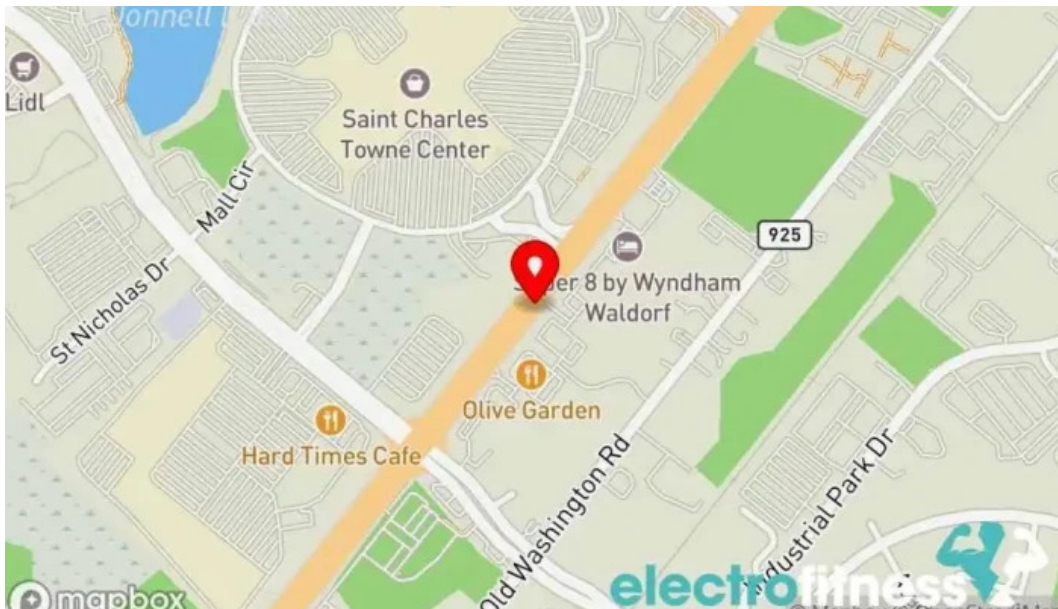

waldorf

Bodied by Bree - Waldorf

Exploring Bodied by Bree: A Premier Fitness Center in Waldorf, Maryland

Bodied by Bree is not just a fitness center; it's a community hub that prioritizes health and wellness in Waldorf, Maryland. With its state-of-the-art facilities and dedicated staff, it stands out as a leader in the local fitness scene.

Accessibility for All Fitness Enthusiasts

One of the most commendable features of Bodied by Bree is its commitment to ****accessibility****. The center ensures that everyone, regardless of their physical capabilities, can enjoy their fitness journey. This dedication to inclusivity makes