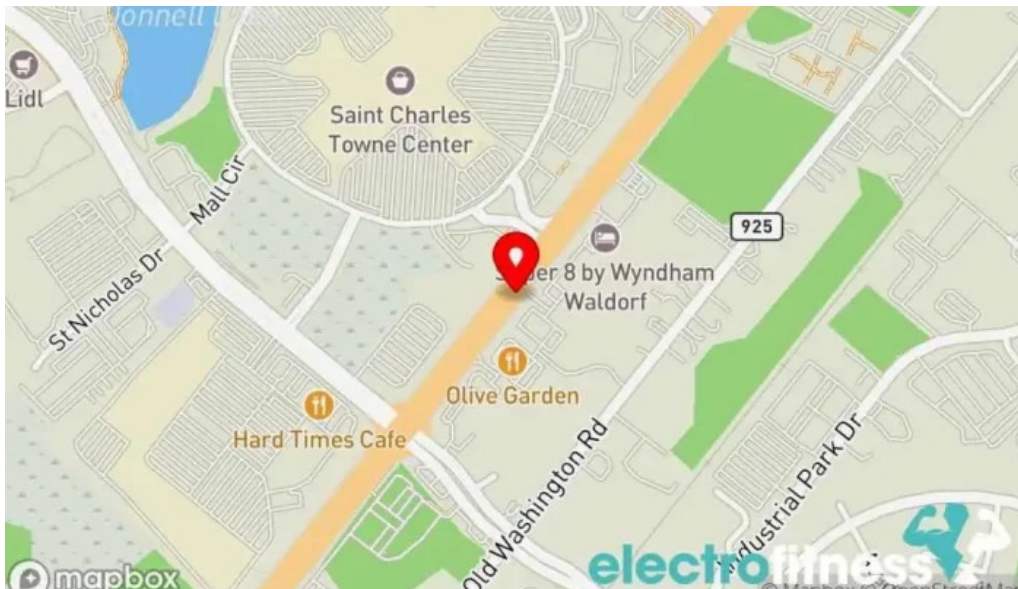

Bodied by bree waldorf