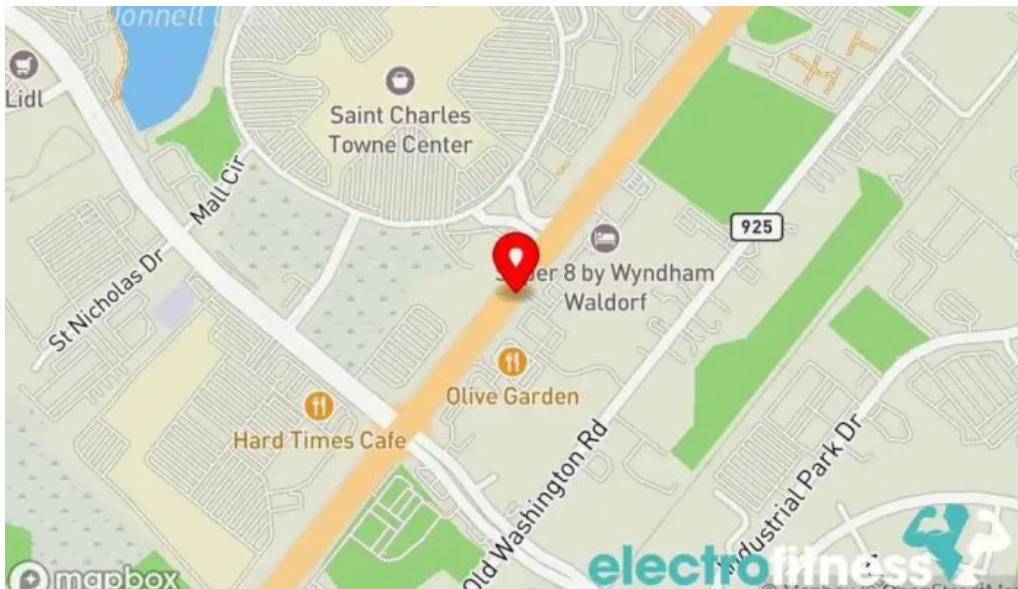

Bodied by bree map

Tags

Wheelchair-accessible car park, Accessibility

Related content

5.0 * *Hyperthrive Athletics Texas - Abilene*

5.0 * *Huffington Pilates and Fitness Studio - Abilene*

4.0 * *Sage Yoga Center - Abilene*

4.8 * *Fitness Evolution - St John*