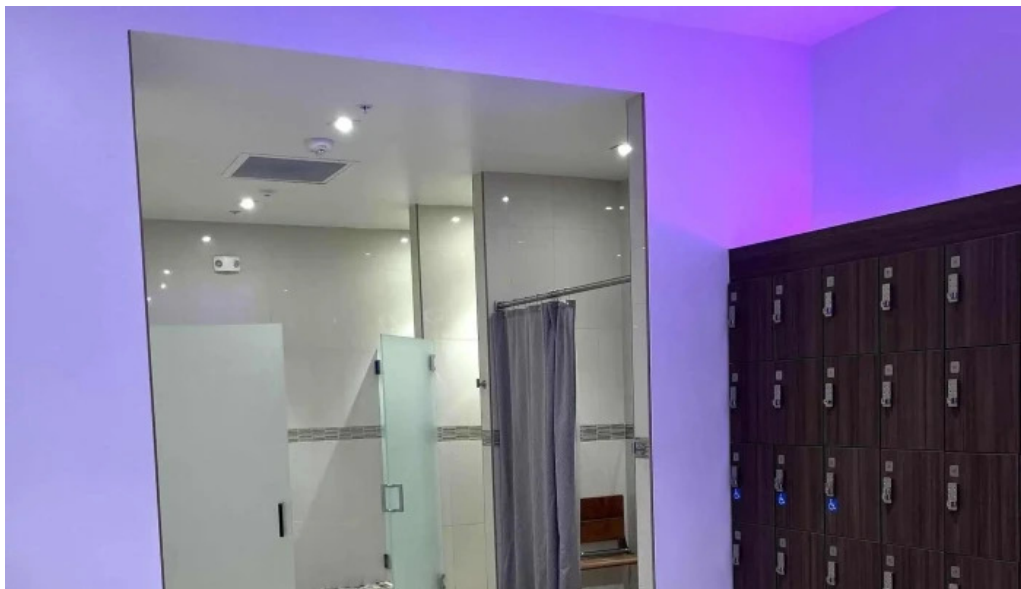

Trufusion walnut creek location