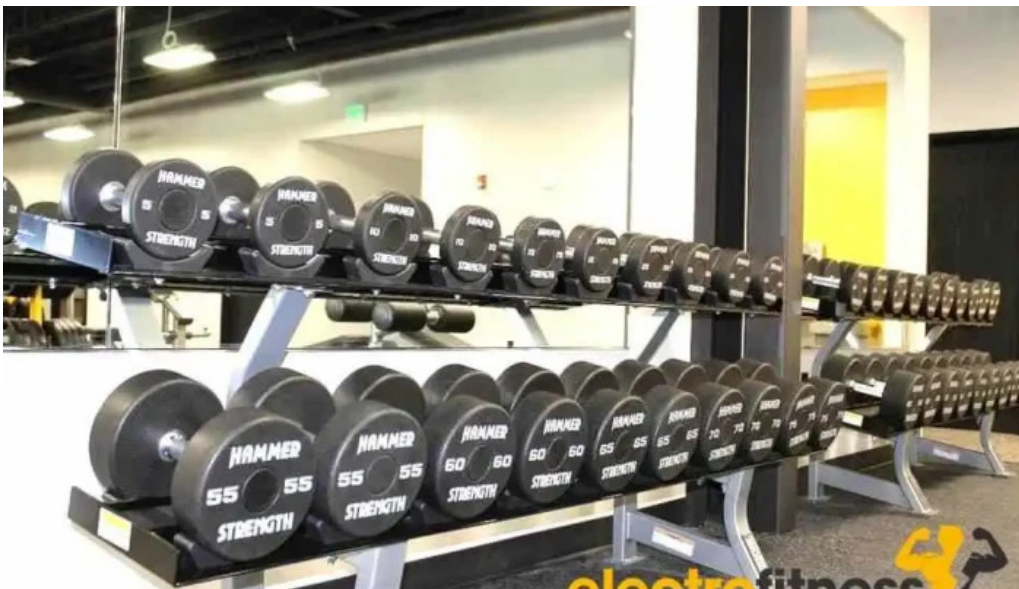

Lakeland fitness golf llc by owner