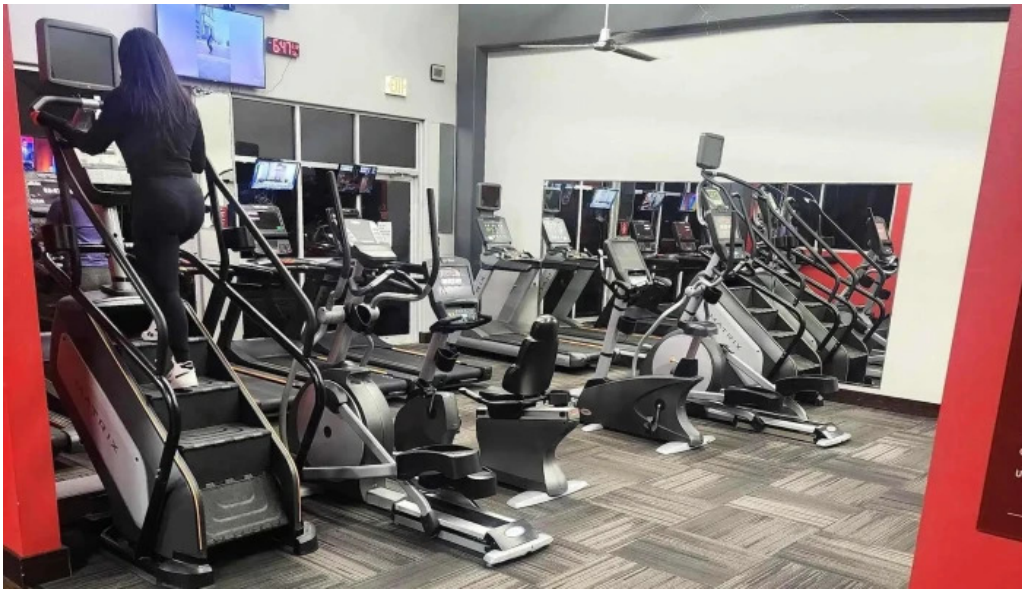

Snap fitness abbeville reviews