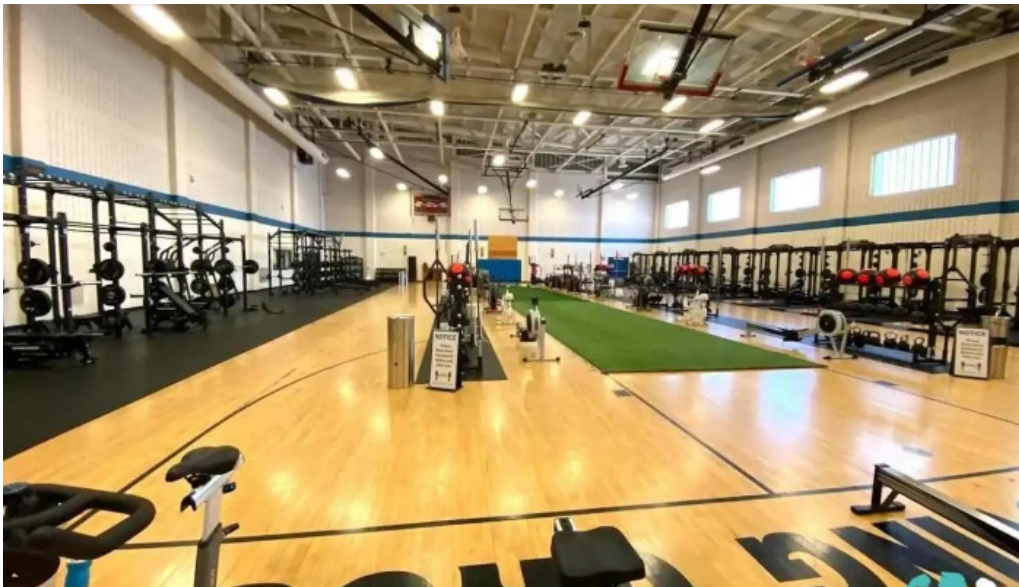

Accessibility Features

The gym is designed with **accessibility** in mind, providing an inclusive

environment for everyone. One of the key features is the **wheelchair-accessible car park**, ensuring that individuals with mobility challenges can park conveniently.

Welcoming Entrances

The **wheelchair-accessible entrance** allows easy access to the facility, making it easier for all members to enjoy the gym's amenities without barriers.

Facilities Provided

After an intense workout, members can take advantage of the on-site **shower** facilities. These amenities enhance the overall experience, allowing for a quick refresh post-exercise.

Atmosphere at APG Athletic Center

The **atmosphere** within the APG Athletic Center is vibrant and motivating. The center fosters a sense of community, where individuals of all fitness levels come together to achieve their health goals.

Apg athletic center gym

Apg athletic center exercise machine

Apg athletic center all

Apg athletic center aberdeen proving ground

Tags

Accessibility, Shower, Wheelchair-accessible entrance, Wheelchair-accessible car park, Atmosphere