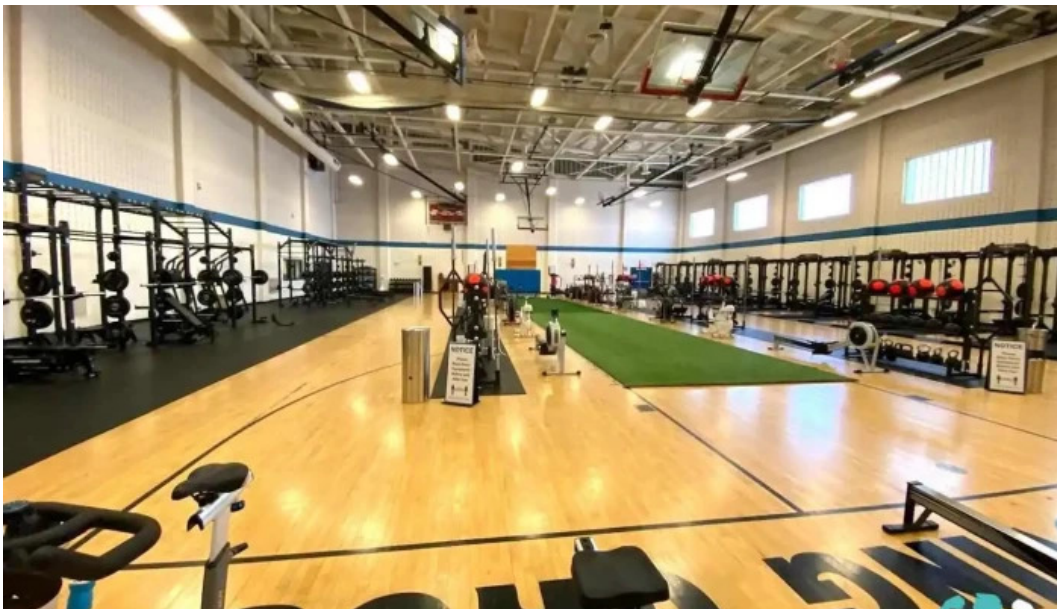

Apg Athletic Center - Aberdeen Proving Ground

aberdeen proving ground

I'm not a robot 
reCAPTCHA

Published on: 03/03/25	Hits: 1360
Comments: 0	See comments
Votes: 136	Score: 4.3

https://www.electrofitness.com/gym/aberdeen-proving-ground/apg-athletic-center-aberdeen-proving-ground_157589.php

aberdeen proving ground

Apg Athletic Center - Aberdeen Proving Ground

APG Athletic Center: A Comprehensive Overview

Located at Aberdeen Proving Ground, Maryland, the **APG Athletic Center** offers a variety of fitness options for all members of the community.

Welcoming Entrances

The **wheelchair-accessible entrance** allows easy access to the facility, making it easier for all members to enjoy the gym's amenities without barriers.

Facilities Provided

After an intense workout, members can take advantage of the on-site **shower** facilities. These amenities enhance the overall experience, allowing for a quick refresh post-exercise.

Atmosphere at APG Athletic Center

The **atmosphere** within the APG Athletic Center is vibrant and motivating. The center fosters a sense of community, where individuals of all fitness levels come together to achieve their health goals.