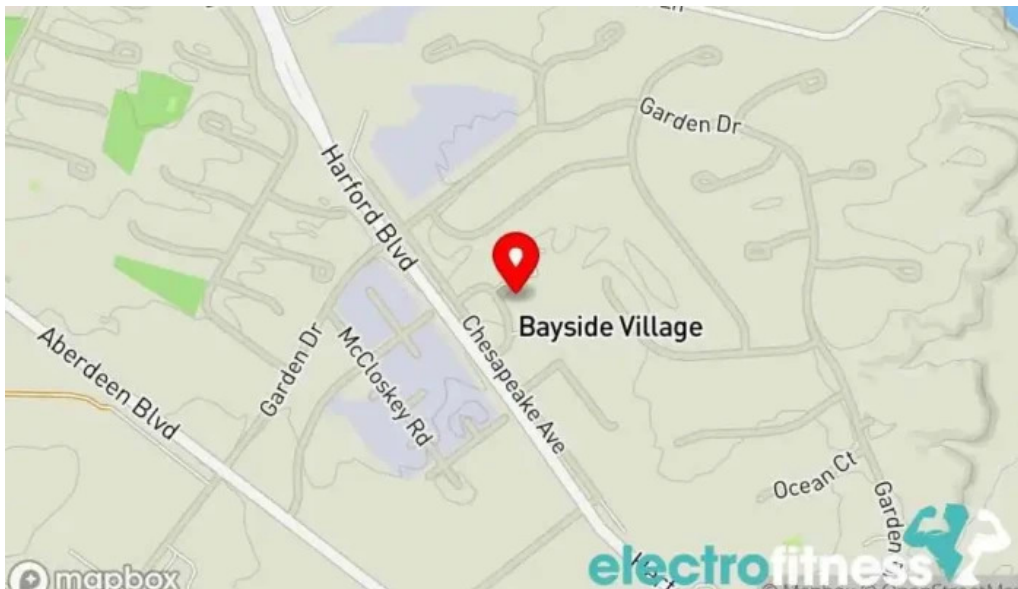

Corvias gym aberdeen proving ground

Tags

[Wheelchair-accessible car park](#), [Accessibility](#)

Related content