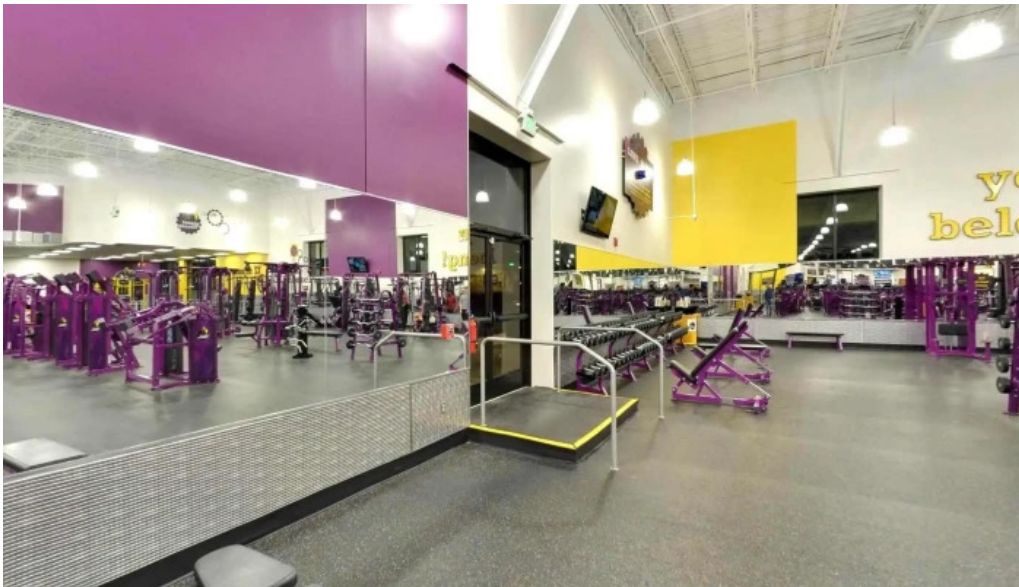

Planet fitness street view 360