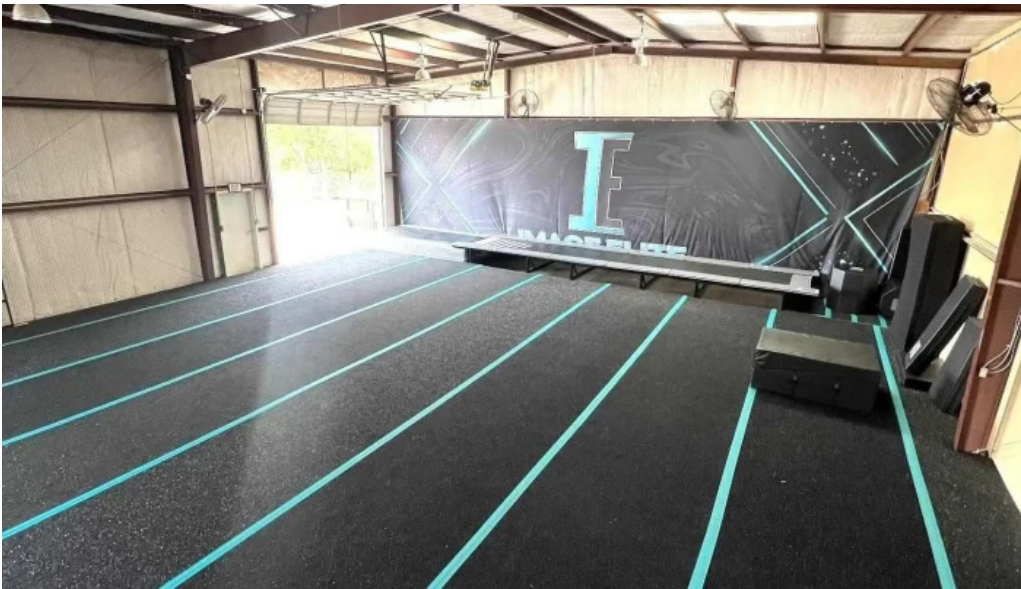

Image elite by owner