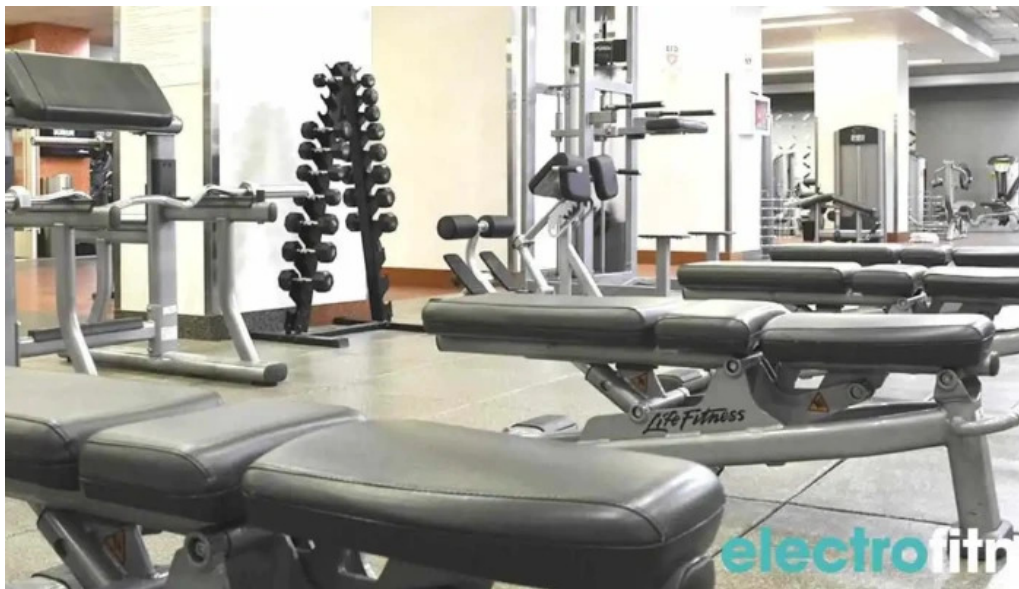

Onelife fitness crystal park by owner