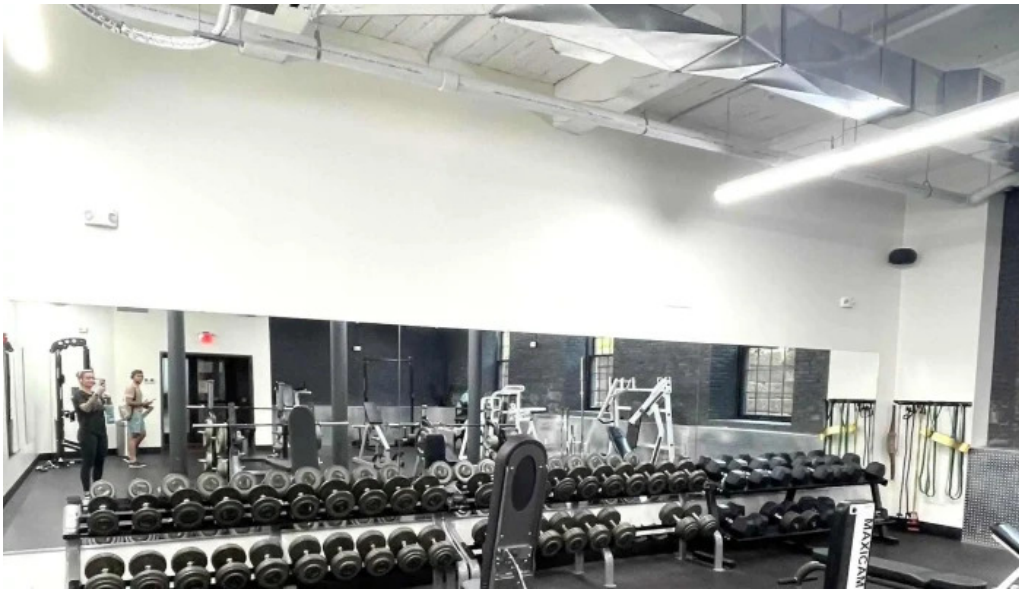

Impact fitness center photos