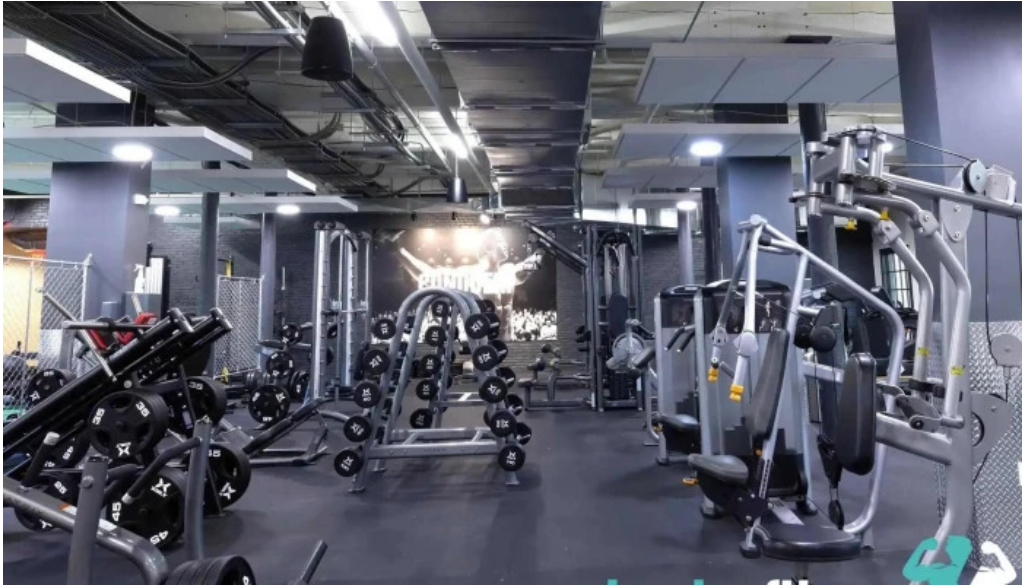

Impact fitness center by owner