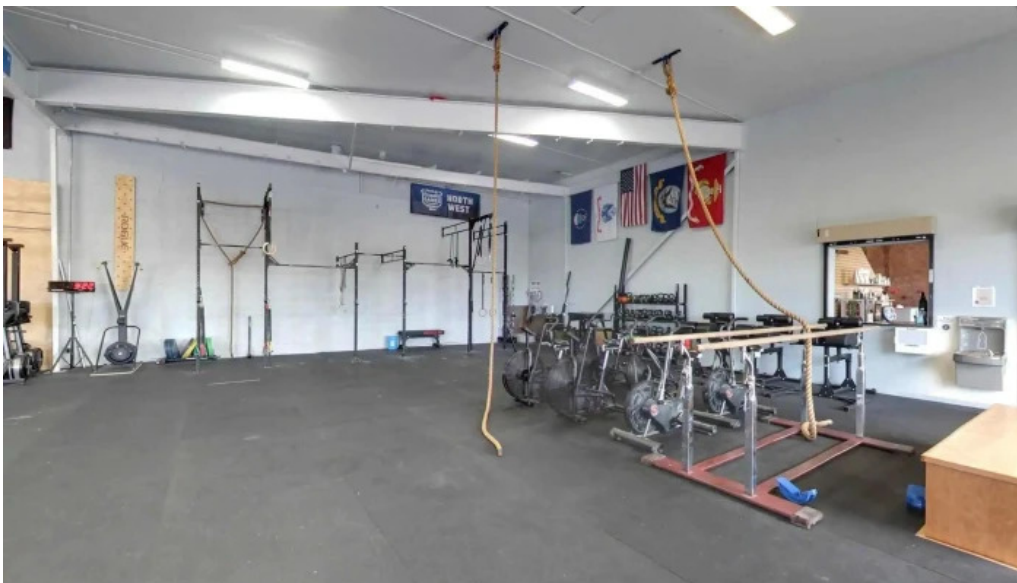

Boise crossfit street view 360deg

The phone of said **Gym** is +1208-863-4741

And if you want to send a WhatsApp, you can do so at +1208-863-4741

Our public attention hours are:

Day Hours
Monday

4:50?AM–8?PM

Tuesday

4:50?AM–8?PM

Wednesday

4:50?AM–8?PM

Thursday

4:50?AM–8?PM

Friday

4:50?AM–6:30?PM

Saturday

8:20–11?AM

Sunday

Closed

The website is Boise CrossFit

If you need to adjust any information that you feel is incorrect related to this site, we ask forward a message so we can we will handle it at the earliest convenience. Thanks beforehand we appreciate it.

Images