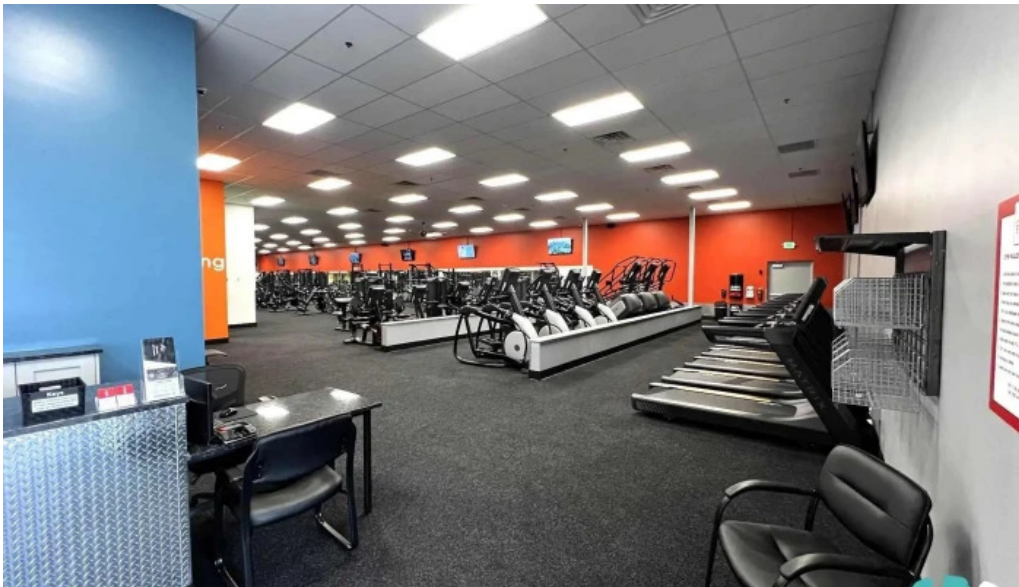

Idaho fitness factory overland all

Tags

Amenities, Accessibility, Planning, Sauna, Membership required, Wheelchair-accessible car park, Wheelchair-accessible entrance

Related content

5.0 * *Brickhouse Fitbody Factory - Waldorf*

3.8 * *24 Hour Fitness - Highlands Ranch*

3.4 * *24 Hour Fitness - Walnut Creek*

4.1 * *In-Shape Fitness - Antioch*