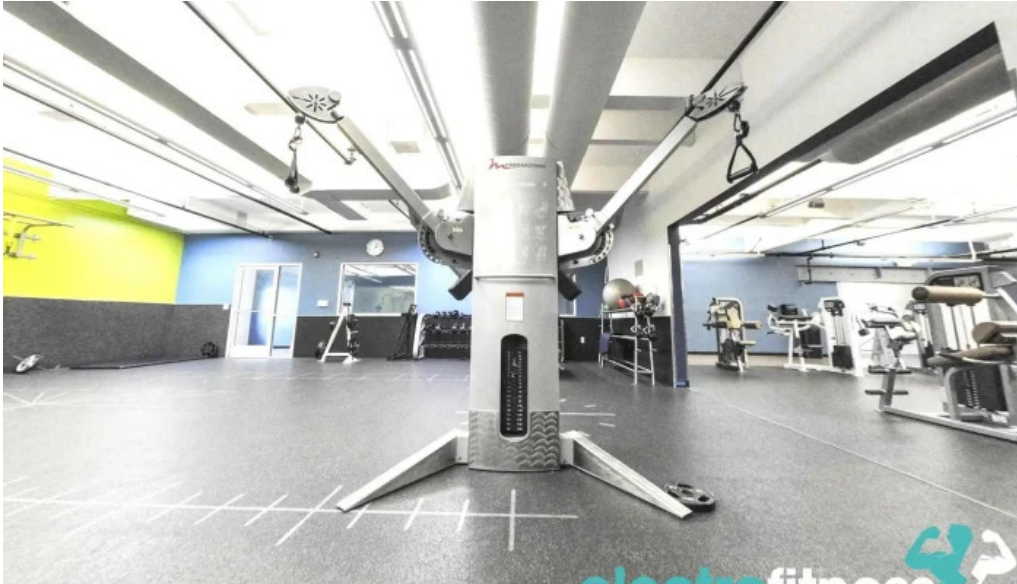

In shape fitness by owner