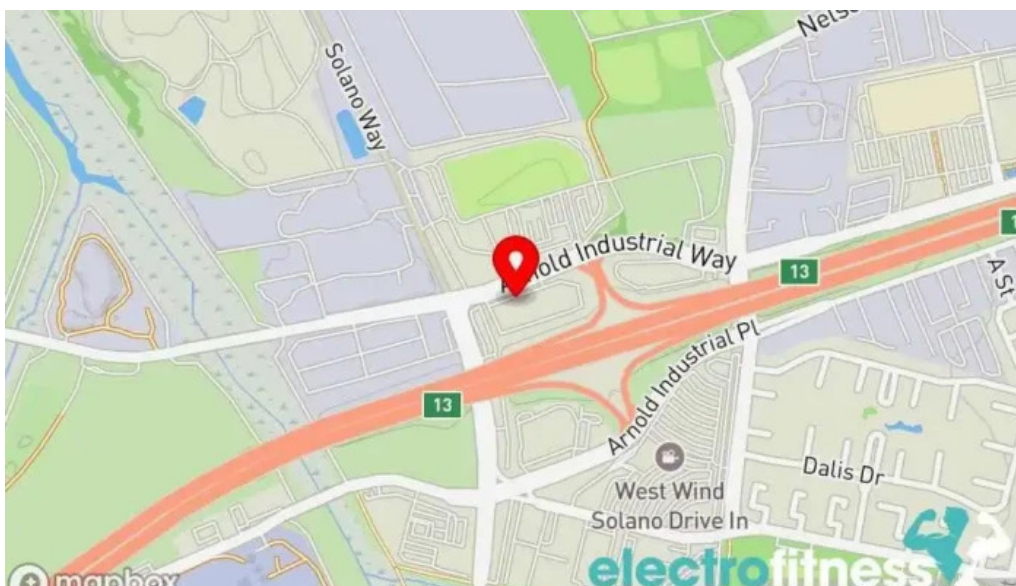

Premier fitness map