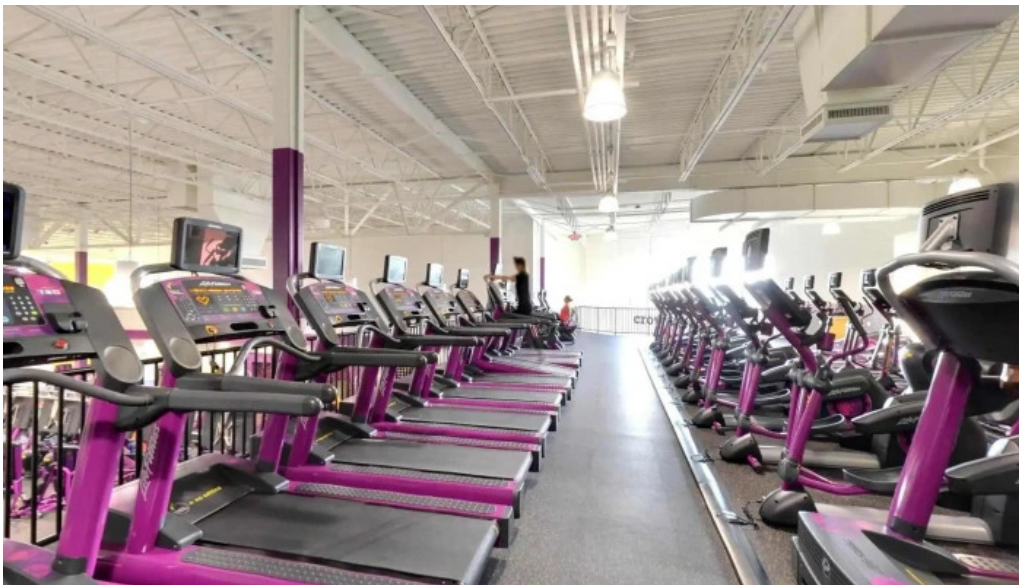

Planet fitness street view 360