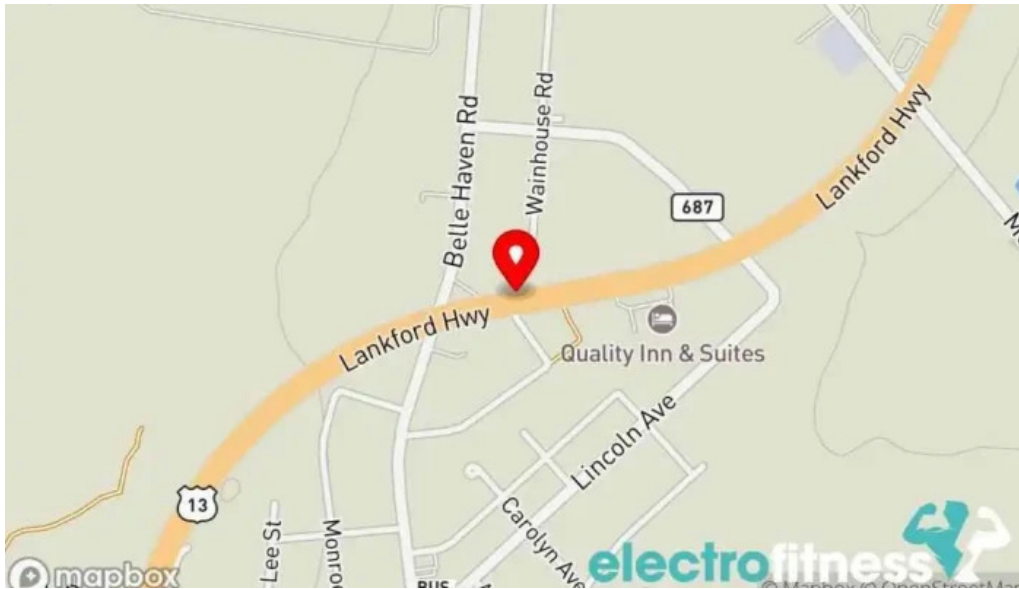

Shore total fitness map