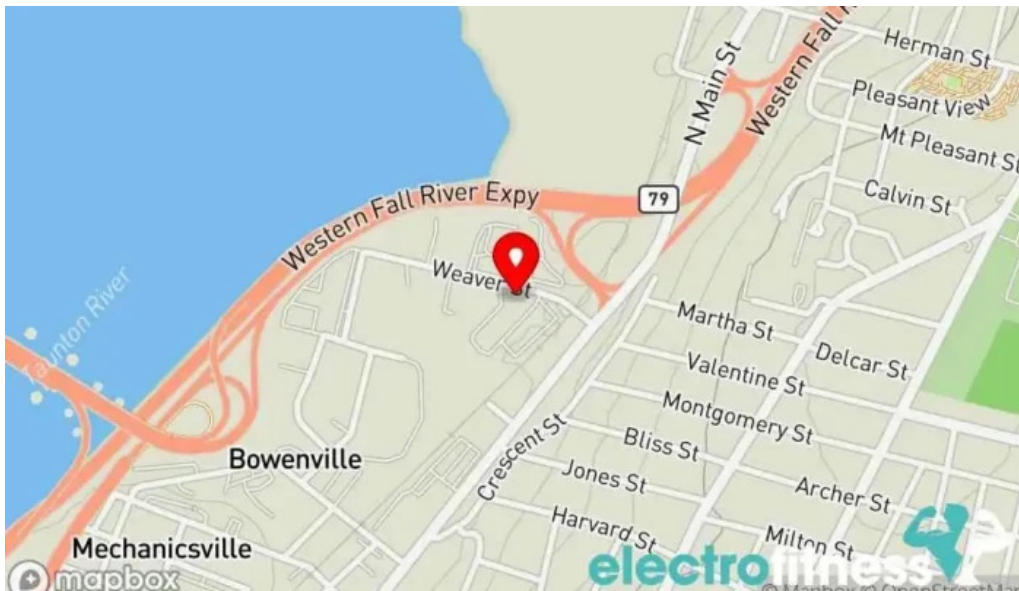

Infinite fitness sports performance map