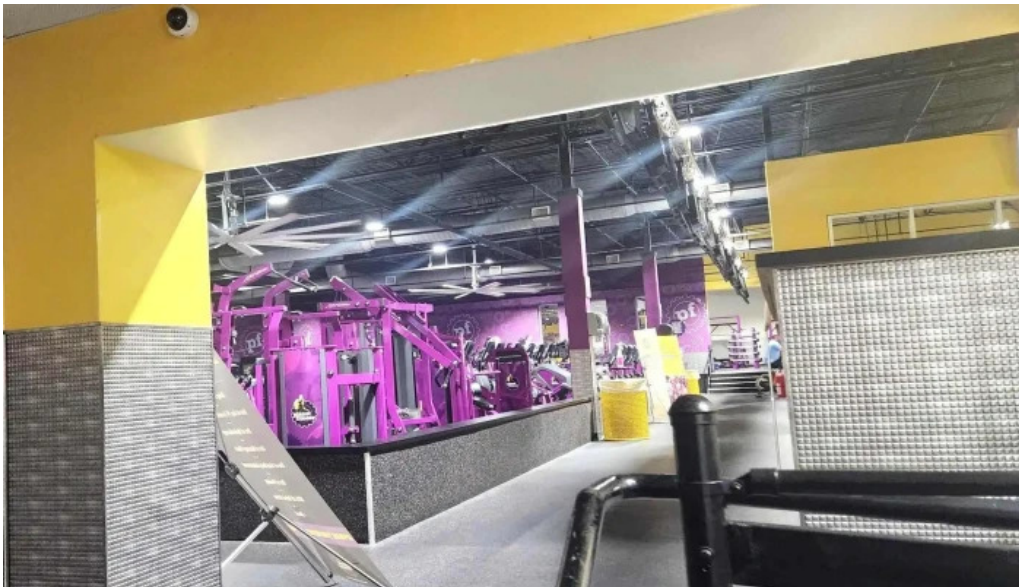

Planet fitness reviews