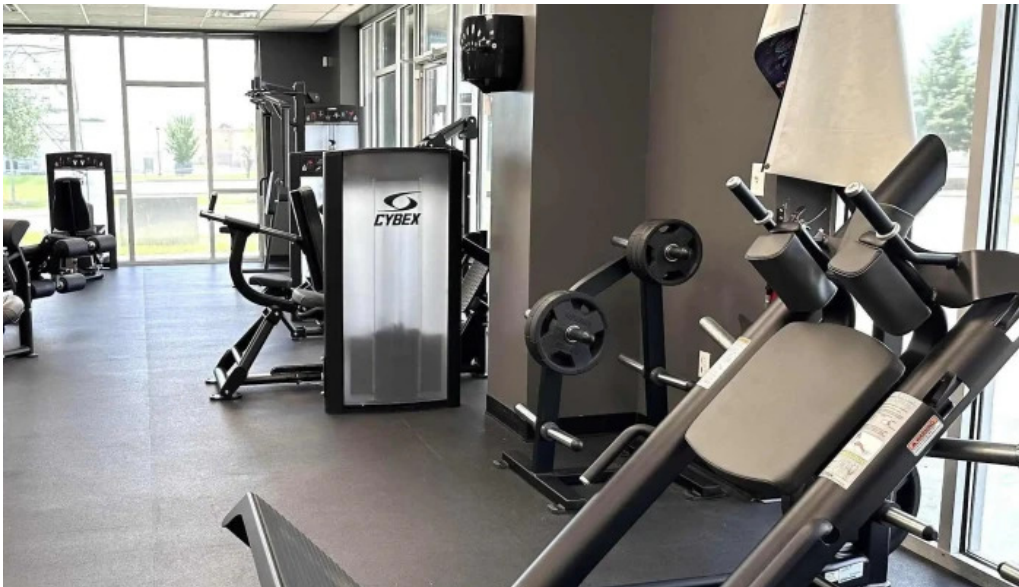

Geaux flex fitness address

Tags

Wheelchair-accessible car park, Crowd, Toilet, Amenities, Wheelchair-accessible entrance, Free parking lot, Parking, LGBTQ+ friendly, Wheelchair-accessible toilet, Accessibility, Transgender safe space

Related content

3.7 * *Portage Township Ymca - Portage*

4.8 * *Southern Pines CrossFit - Southern Pines*

4.9 * *Arc Fitness - Indianapolis*