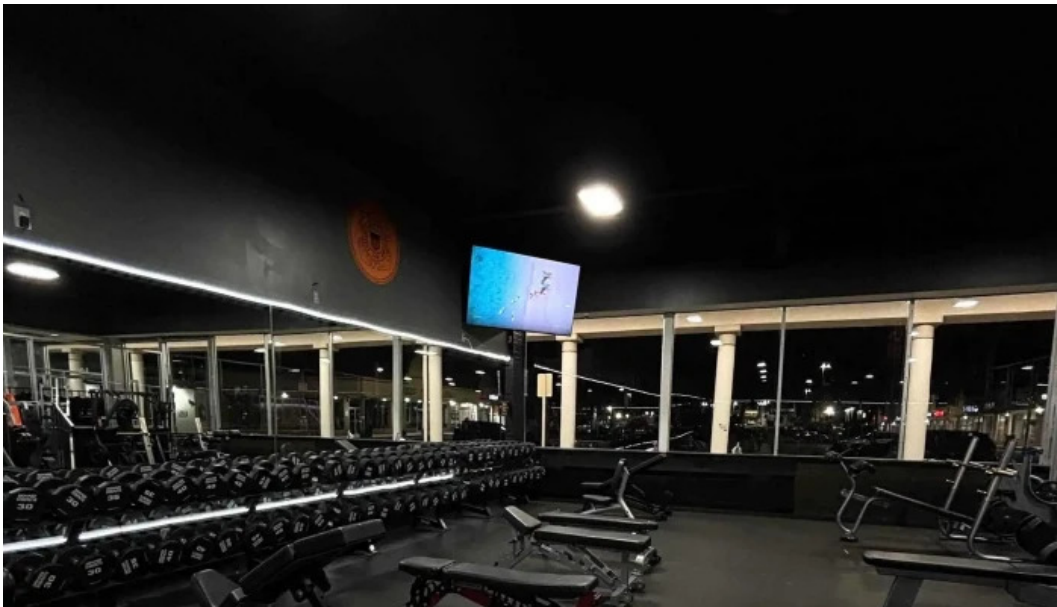

laurel

Fitness Evolution - Laurel

Fitness Evolution: The Premier Destination in Laurel, Maryland

Located in the heart of Laurel, Maryland, **Fitness Evolution** offers an unparalleled fitness experience tailored to meet the needs of every individual. With a commitment to cleanliness, top-notch equipment, and a welcoming atmosphere, it's no surprise that locals rave about this gym!

Outstanding Amenities

Among the standout features of Fitness Evolution is its state-of-the-art equipment. Members often comment on the **top-quality equipment** maintained to perfection, with no waiting times for machines. The gym provides everything from strength training equipment to various cardio machines, making it simple to keep your fitness routine diverse and exciting.

Another highlight is the inclusion of a **sauna**—a perfect way to unwind after an intense workout. Many patrons appreciate the organized layout and cleanliness of the facilities, with staff consistently maintaining high hygiene standards throughout the gym.

Your Fitness Journey Awaits

If you're looking for a gym that prioritizes accessibility, clean facilities, and a

supportive community, look no further than **Fitness Evolution in Laurel, Maryland**. With exceptional amenities, friendly staff, and a variety of classes, it is truly the best gym in the area! Come and experience the evolution of fitness today!