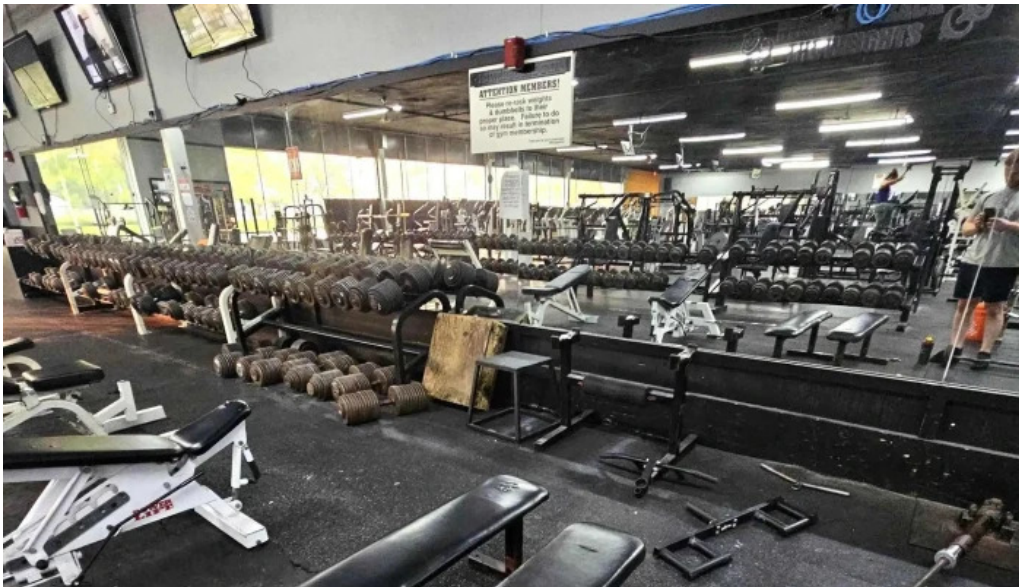

Rtb gym address

Tags

Wi-Fi, Amenities, Online classes, Wheelchair-accessible entrance, Sauna, Offerings, Wheelchair-accessible car park, Accessibility, On-site services, Service options

Related content

4.4 * *Crunch Fitness - College Park - College Park*

4.5 * *Accokeek Neighborhood Park - Accokeek*

5.0 * *OpenBarre College Park - College Park*

4.1 * *Ahtanum Youth Activities Park - Union Gap*