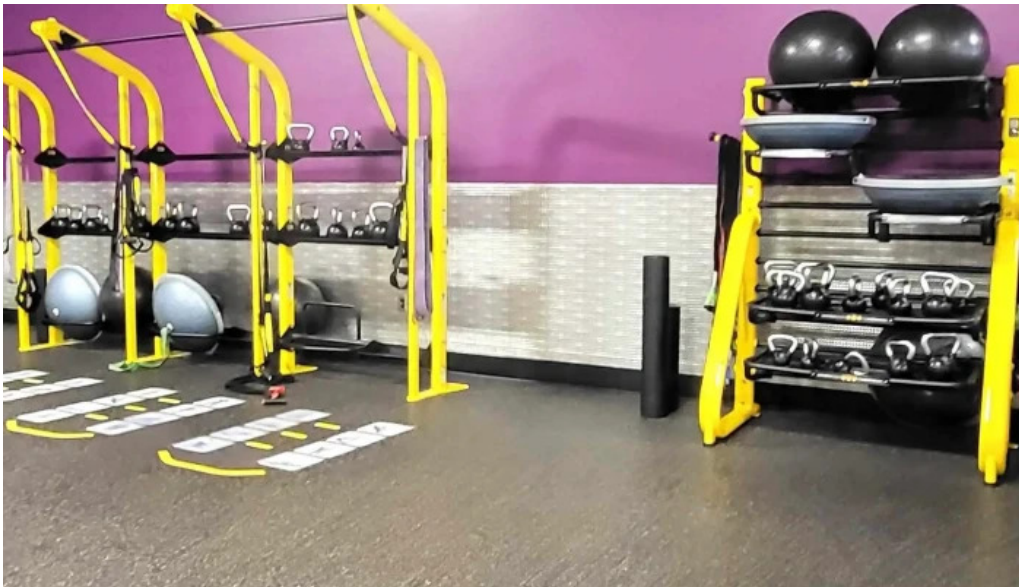

Facilities and Amenities

The facility is equipped with a variety of modern machines and amenities that cater to all workout preferences. Members appreciate the clean and well-maintained equipment, including treadmills and the relaxing hydro massage recliners. ****Showers**** are available, providing a convenient space for members to refresh after their workouts.

Conclusion

Overall, Planet Fitness in Littleton stands out for its spacious environment, cleanliness, and supportive staff. Its commitment to ****accessibility**** and member satisfaction makes it a top choice for locals looking to improve their fitness routines. Whether you're just starting or a seasoned gym-goer, this facility is designed to meet diverse needs, ensuring a positive experience for all.

Planet fitness reviews

Planet fitness promotion

Planet fitness prices

Planet fitness phone

Planet fitness open now

Planet fitness near me

Planet fitness map

Planet fitness littleton

Planet fitness gym

Planet fitness by owner

Planet fitness all

Tags

Wheelchair-accessible entrance, Wheelchair-accessible car park, Atmosphere, Membership required, Planning, Accessibility, Shower

Related content