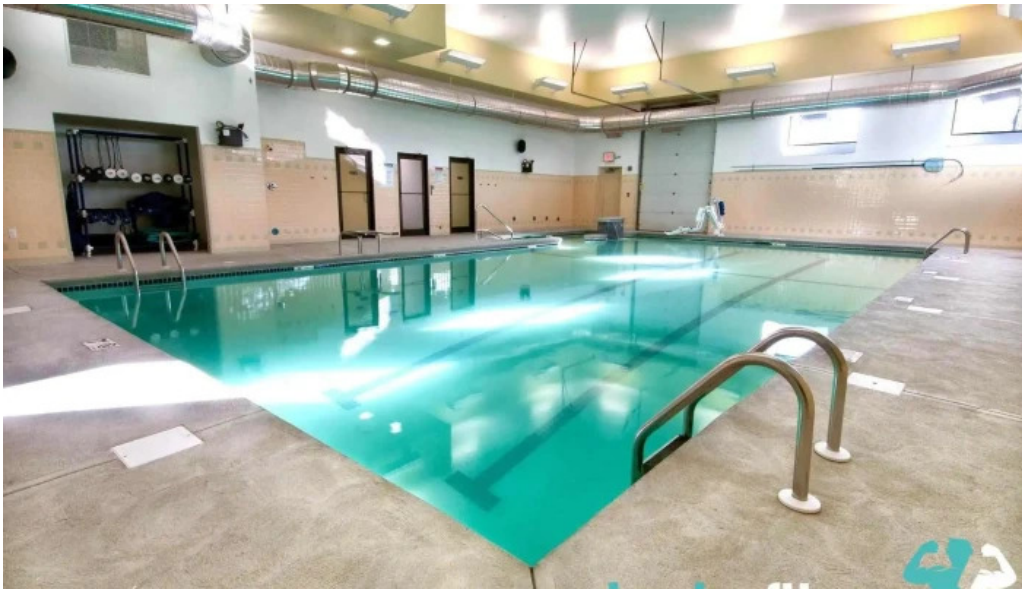

Accessibility and Amenities

Gym FitPlan Cape Cod features a ****wheelchair-accessible car park**** and ****entrance****, making it easy for everyone to access their services. The gym is

committed to being inclusive, offering **wheelchair-accessible toilets** and **gender-neutral toilets** to ensure comfort for all visitors. For those interested in outdoor activities, the gym provides ample **outdoor services** as well as **on-site services** that cater to various fitness needs. Whether you're looking to swim laps in the **pool** or attend classes focused on strength training, Gym FitPlan has something for everyone.

Images

Fitplan cape cod mashpee mashpee

Fitplan cape cod mashpee street view 360deg

Fitplan cape cod mashpee map

Fitplan cape cod mashpee exercise machine

Fitplan cape cod mashpee by owner

Fitplan cape cod mashpee all