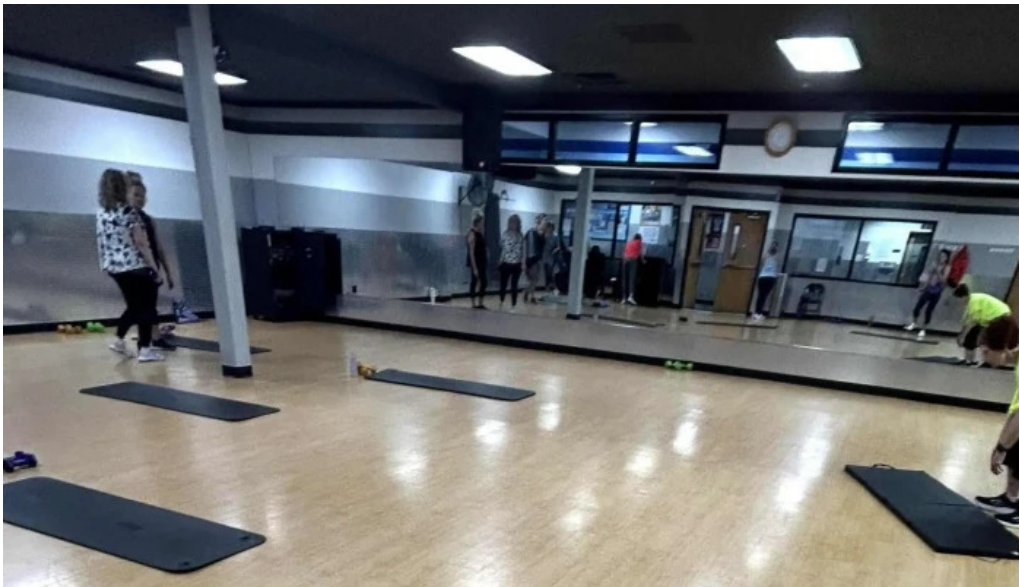

Crunch fitness meridian gym