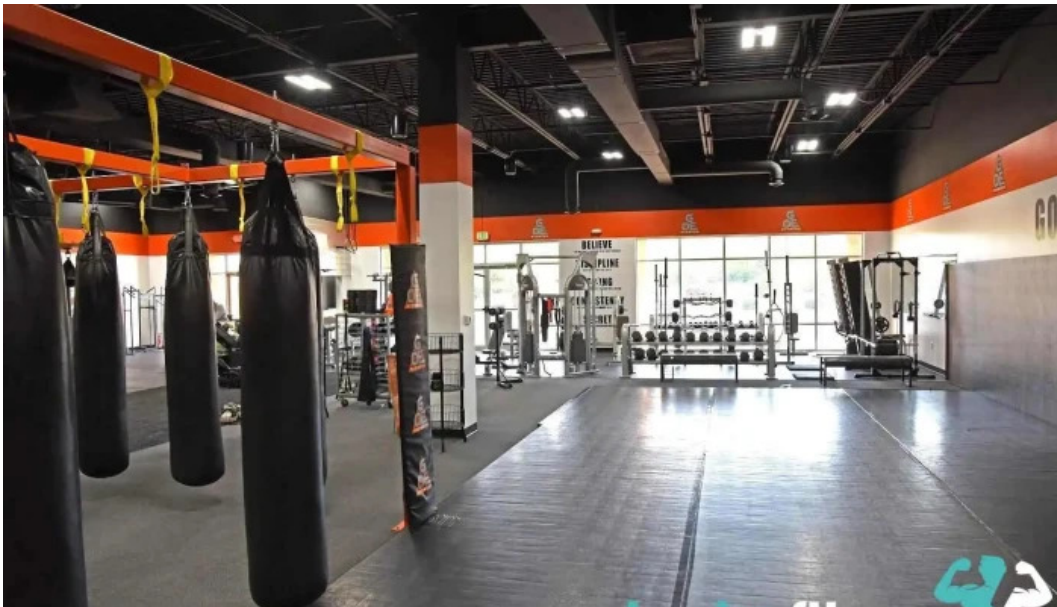

merrillville

Goe Fitness - Merrillville

Welcome to GOE Fitness in Merrillville, Indiana

Located in the heart of Merrillville, Indiana, **GOE Fitness** stands out as a premier gym that caters to fitness enthusiasts of all levels. If you're considering joining, it's important to note that a **membership is required** to access the gym facilities and services.

Accessibility Features

One of the key aspects that set GOE Fitness apart is its commitment to **accessibility**. The gym boasts a **wheelchair-accessible entrance**, ensuring that everyone can enter and enjoy the workout environment without any barriers. This thoughtful design reflects the gym's dedication to inclusivity.