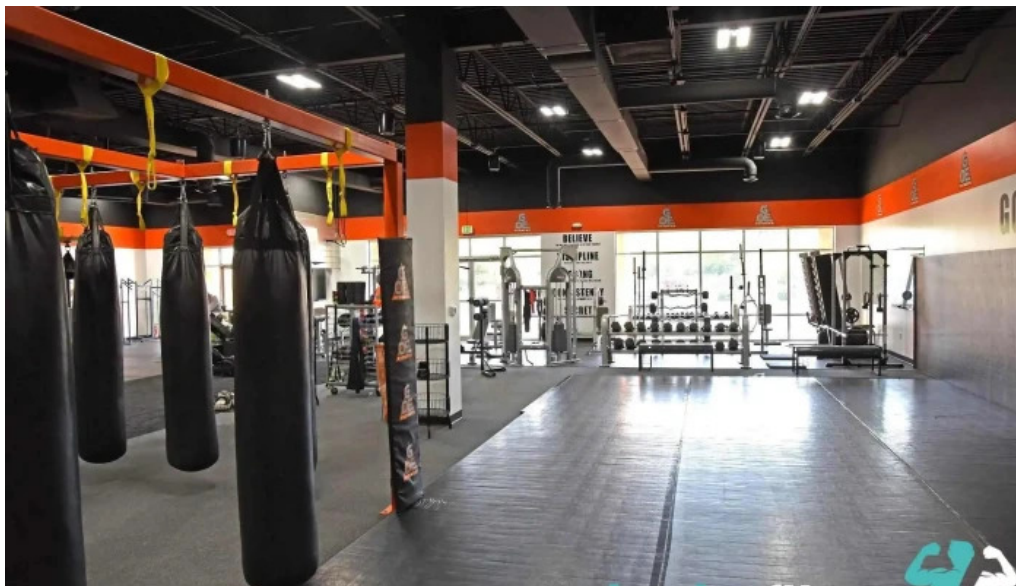

Goe fitness all

Tags

Membership required, Wheelchair-accessible car park, Wheelchair-accessible entrance, Accessibility, Planning

Related content

4.8 * *Abbeville Health & Fitness - Abbeville*

4.5 * *City of Abbeville Gymnasium - Abbeville*

4.7 * *Snap Fitness Abbeville - Abbeville*

4.8 * *Lakeland Fitness & Golf Llc - Woodruff*