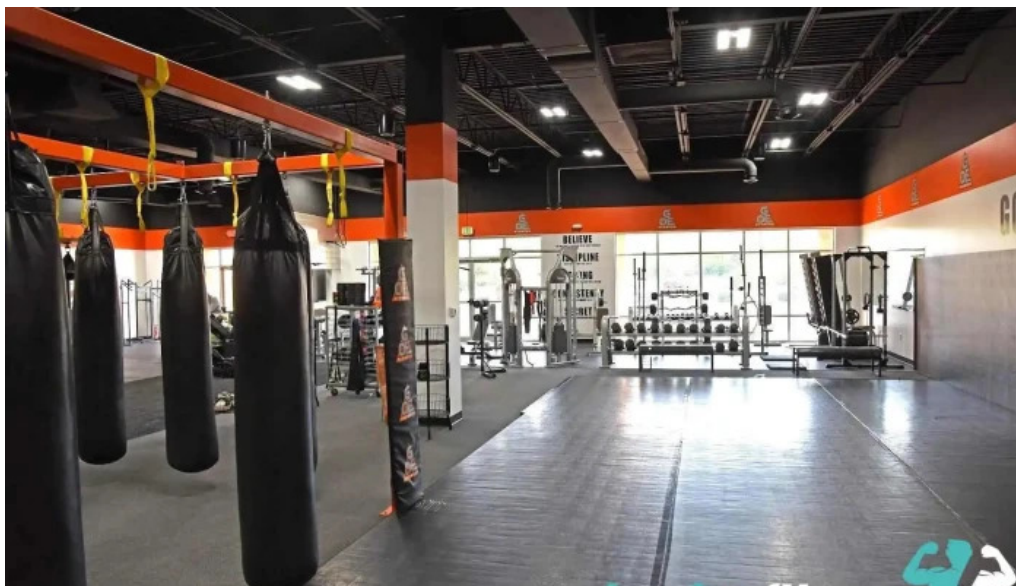

Goe fitness merrillville