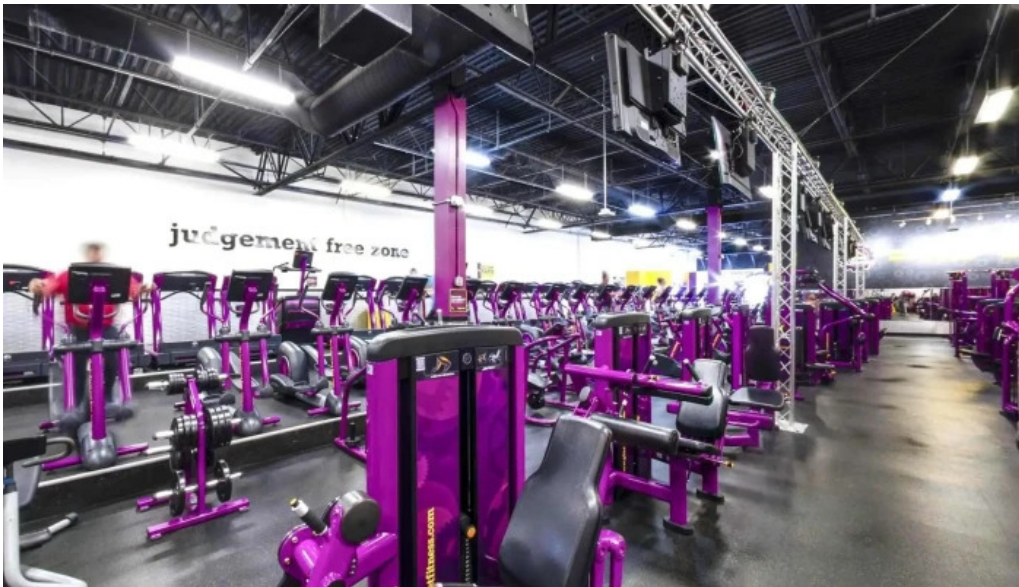

Planet fitness street view 360deg