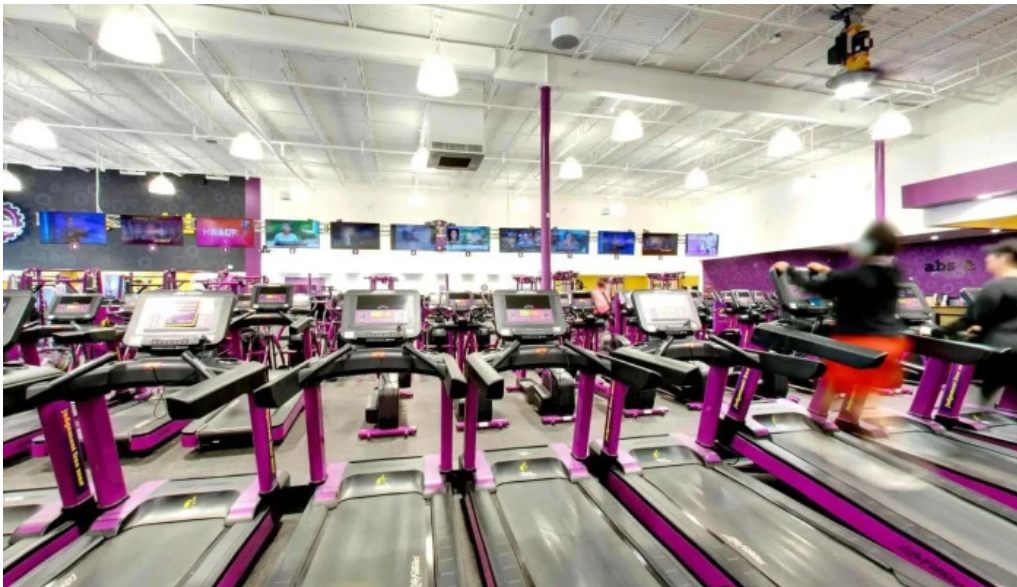

Planet fitness street view 360deg