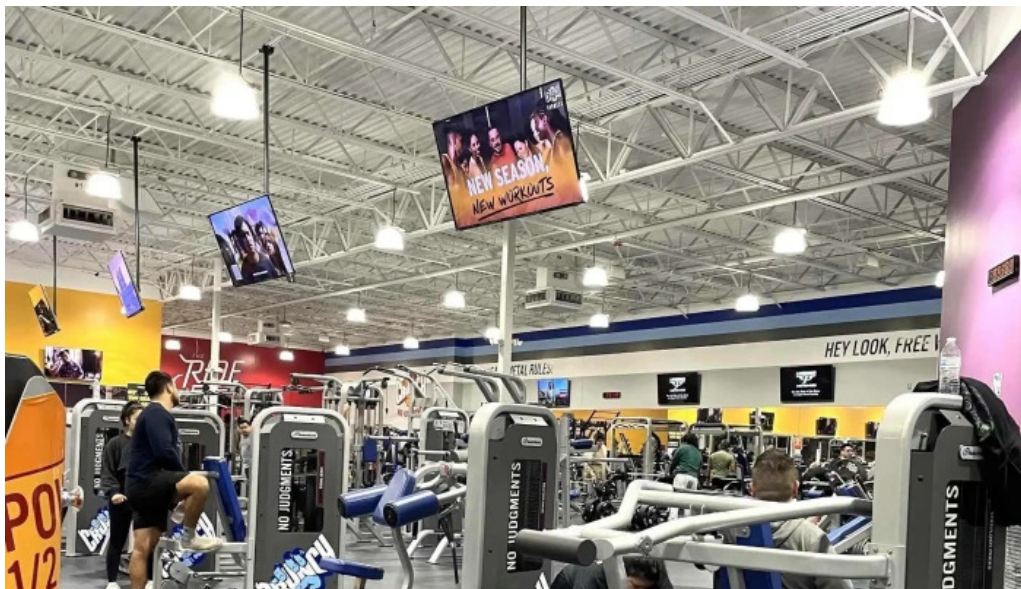

Crunch fitness pharr reviews