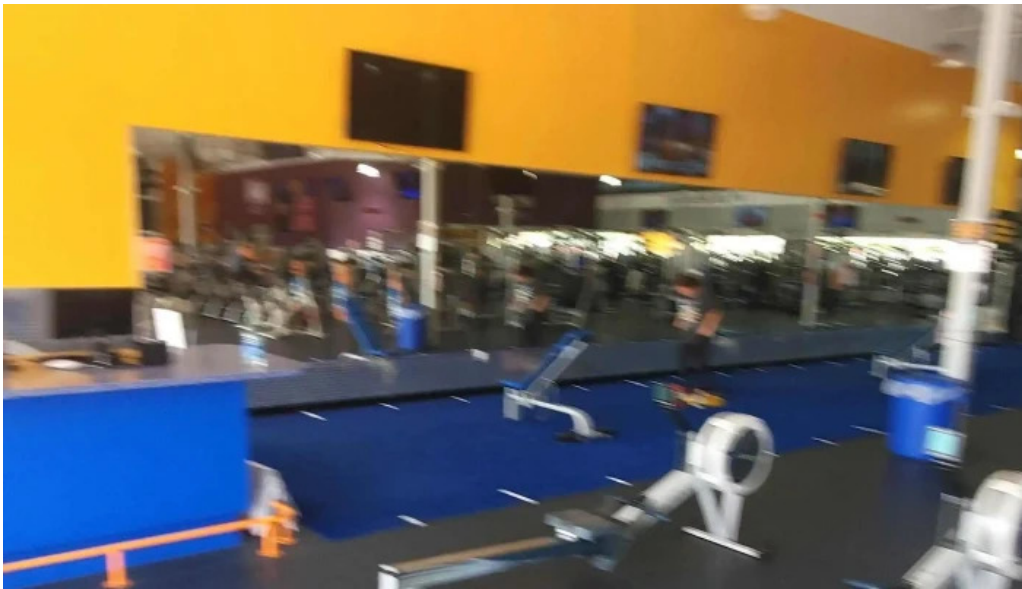

Crunch fitness pharr pharr