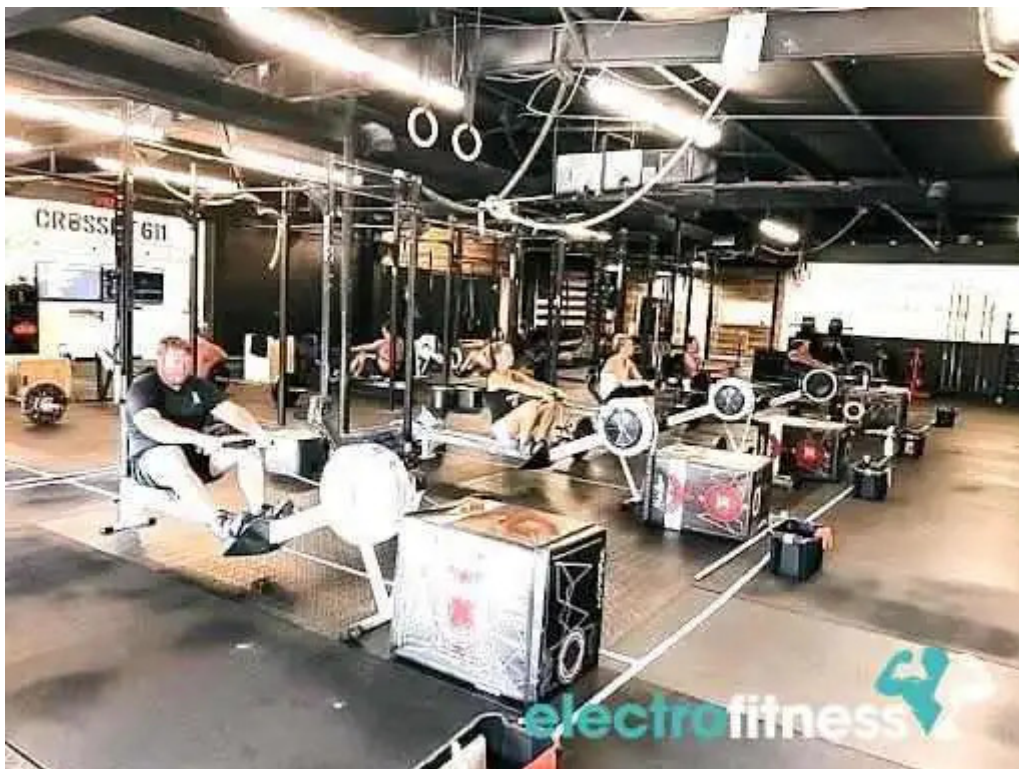

Crossfit 611 gym