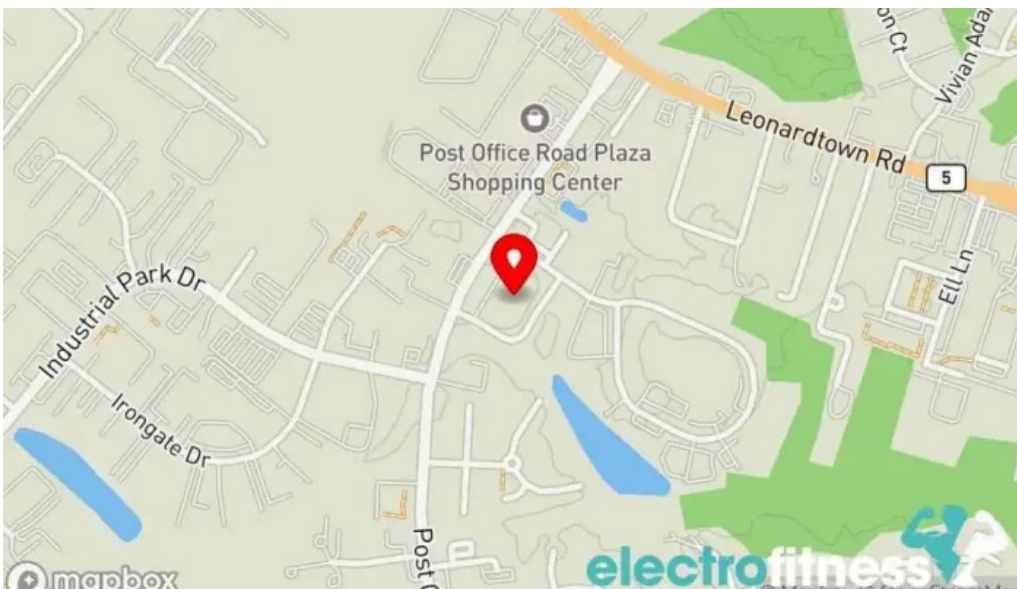

Cheer extreme maryland map