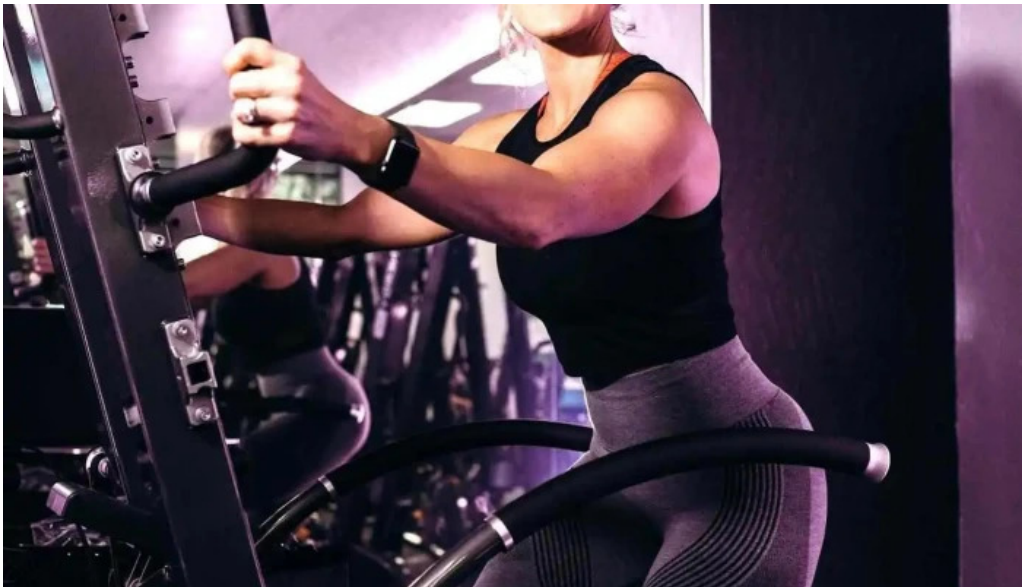

Cb fit walnut creek by owner