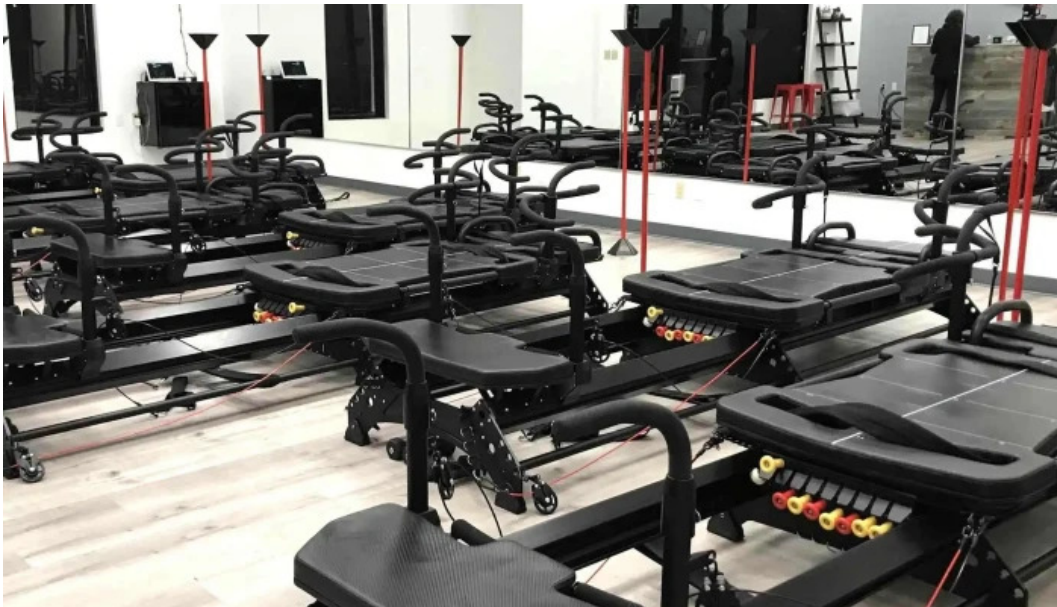

walnut creek

Cb Fit Walnut Creek - Walnut Creek

Discover CB Fit Walnut Creek: Your Ultimate Fitness Destination

CB Fit in Walnut Creek, California, is not just a gym; it's a thriving community where fitness meets accessibility and encouragement. With a ****wheelchair-accessible car park**** and an inviting ****wheelchair-accessible entrance****, this studio is dedicated to providing a comfortable environment for everyone, ensuring that all individuals can join in the fun and reap the health benefits.