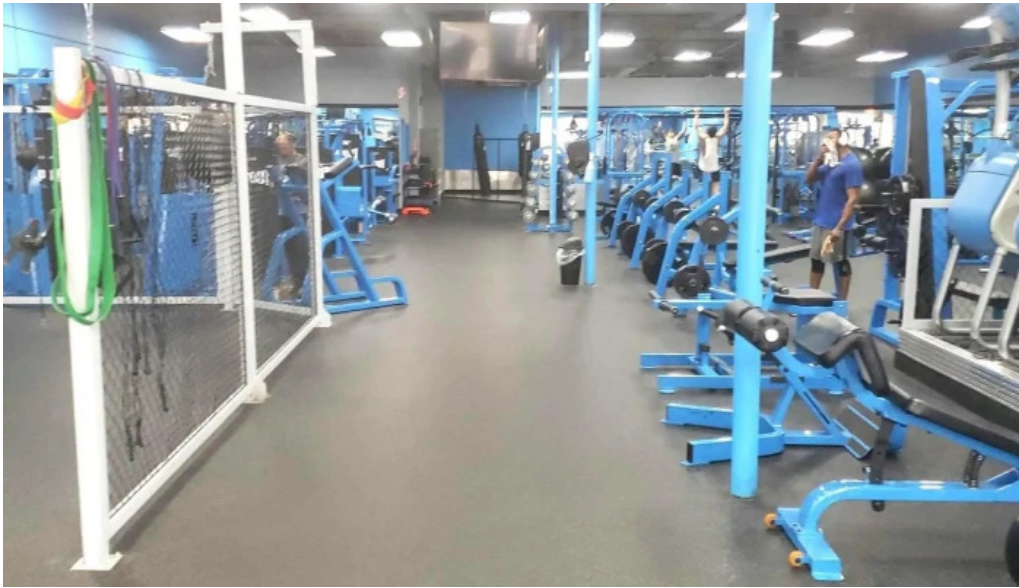

Atl fitness 247 woodstock area