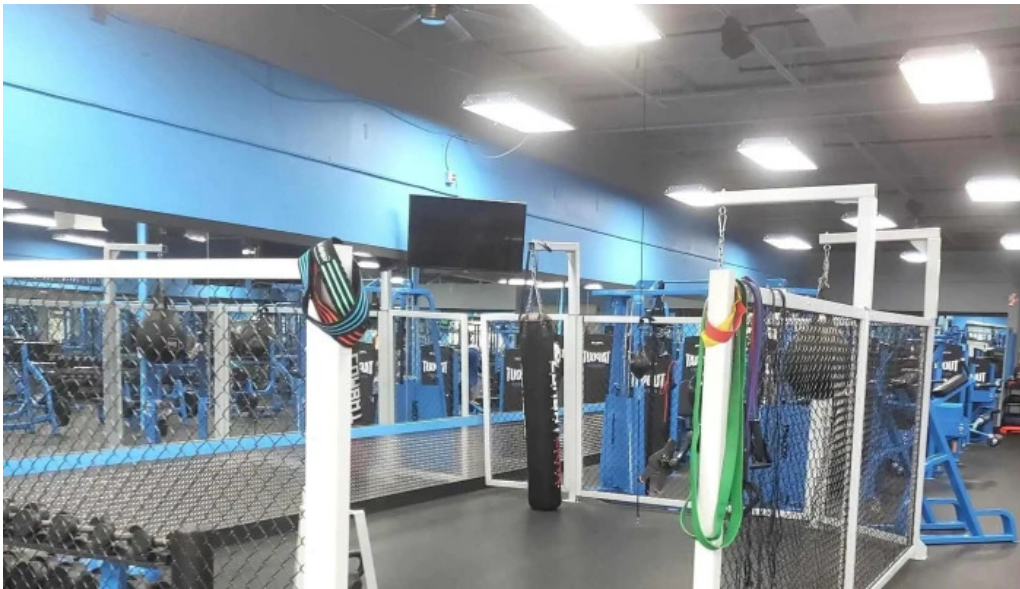

Atl fitness 247 woodstock location