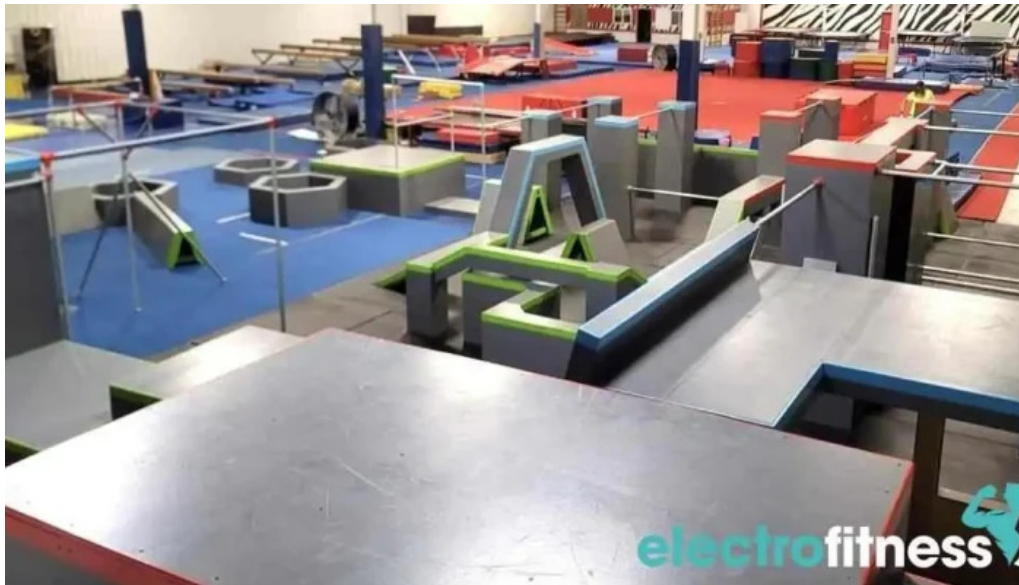

Accessibility for All

Accessibility is a critical aspect of the Midwest Gymnastics and Cheer facility. The center features a **wheelchair-accessible entrance** and provides a **wheelchair-accessible car park**, ensuring that all children can participate in gymnastics activities without any barriers. This commitment to accessibility makes it easier for families to enjoy the numerous benefits of gymnastics training.

Midwest gymnastics and cheer map

Midwest gymnastics and cheer crown point

Midwest gymnastics and cheer all

Tags

Planning, Accessibility, Wheelchair-accessible car park, Children, Wheelchair-accessible entrance, Good for kids, Membership required