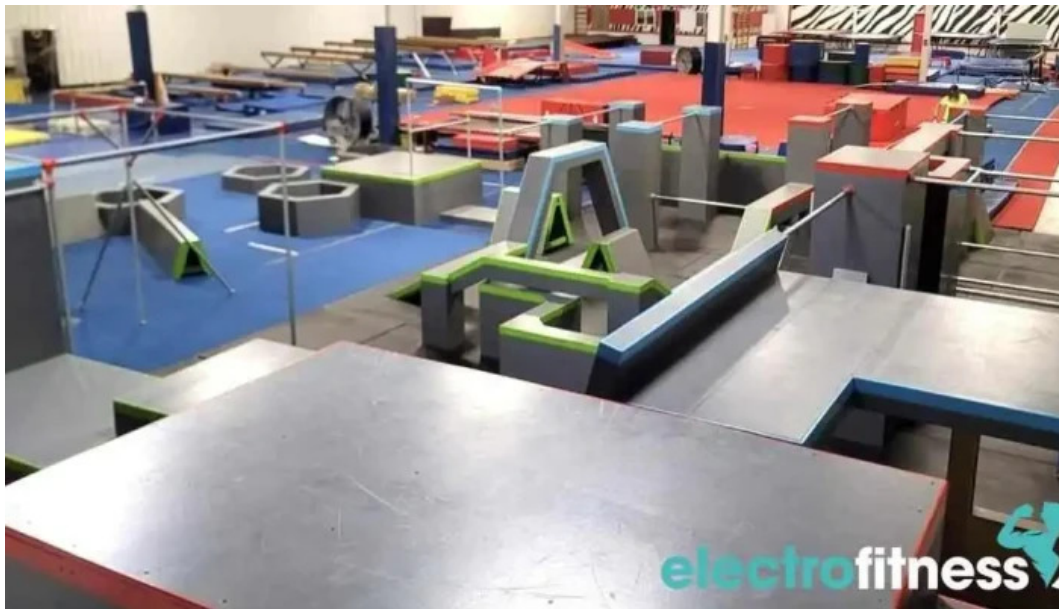

crown point

Midwest Gymnastics and Cheer - Crown Point

Midwest Gymnastics and Cheer: A Premier Gymnastics Center in Crown Point, Indiana

At **Midwest Gymnastics and Cheer**, the focus is on providing children with a safe and engaging environment to learn and grow. This gymnastics center is dedicated to fostering a love for gymnastics while ensuring that it is **good for kids** of all ages.

Accessibility for All

Accessibility is a critical aspect of the Midwest Gymnastics and Cheer facility. The center features a **wheelchair-accessible entrance** and provides a **wheelchair-accessible car park**, ensuring that all children can participate in gymnastics activities without any barriers. This commitment to accessibility makes it easier for families to enjoy the numerous benefits of gymnastics training.