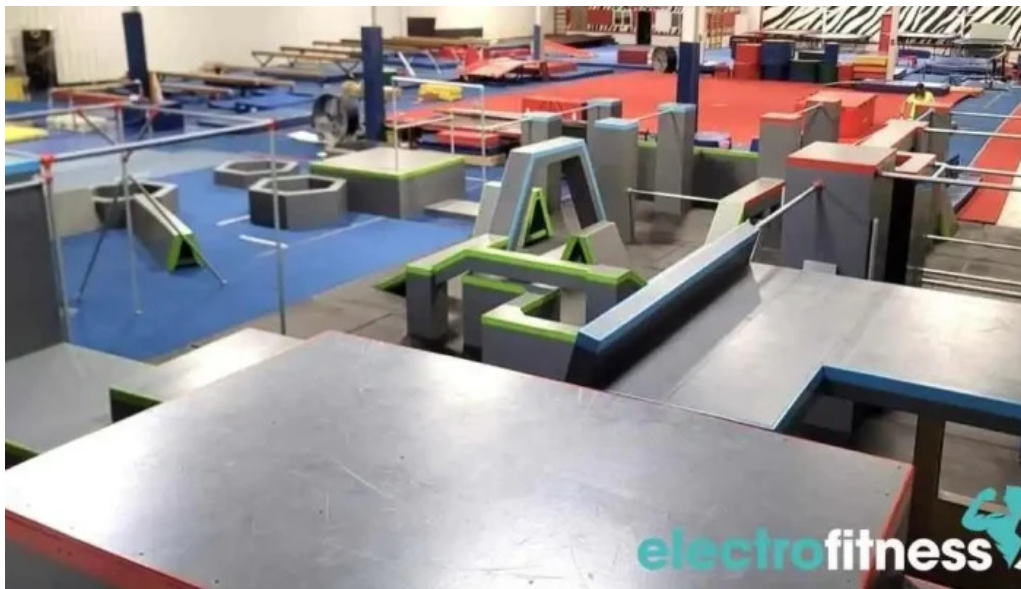

Accessibility for All

Accessibility is a critical aspect of the Midwest Gymnastics and Cheer facility. The center features a **wheelchair-accessible entrance** and provides a **wheelchair-accessible car park**, ensuring that all children can participate in gymnastics activities without any barriers. This commitment to accessibility makes it easier for families to enjoy the numerous benefits of gymnastics training.

Midwest gymnastics and cheer map

Midwest gymnastics and cheer crown point

Midwest gymnastics and cheer all

Tags

Planning, Accessibility, Wheelchair-accessible car park, Children, Wheelchair-accessible entrance, Good for kids, Membership required