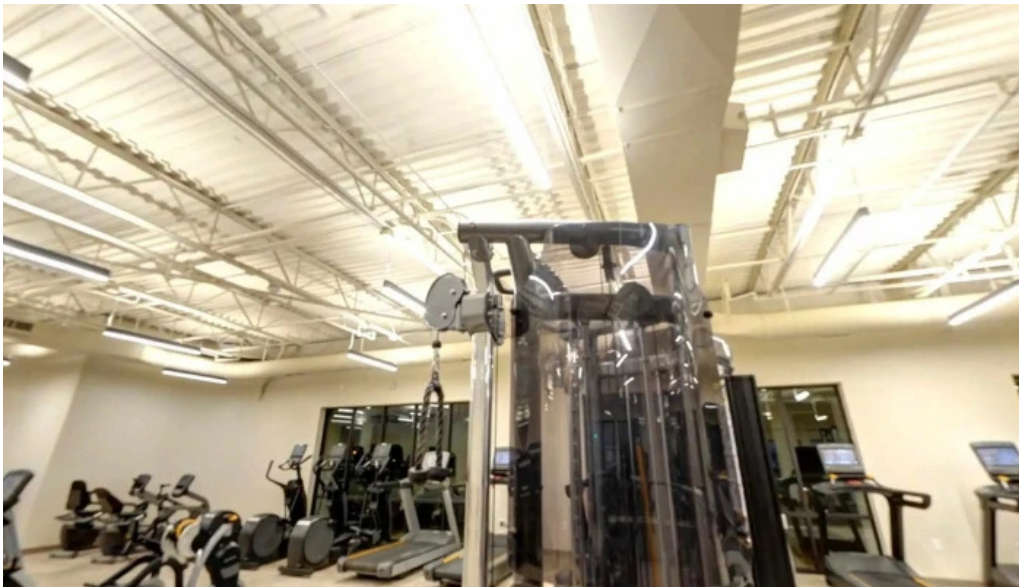

Ymca of abilene redbud park street view 360deg