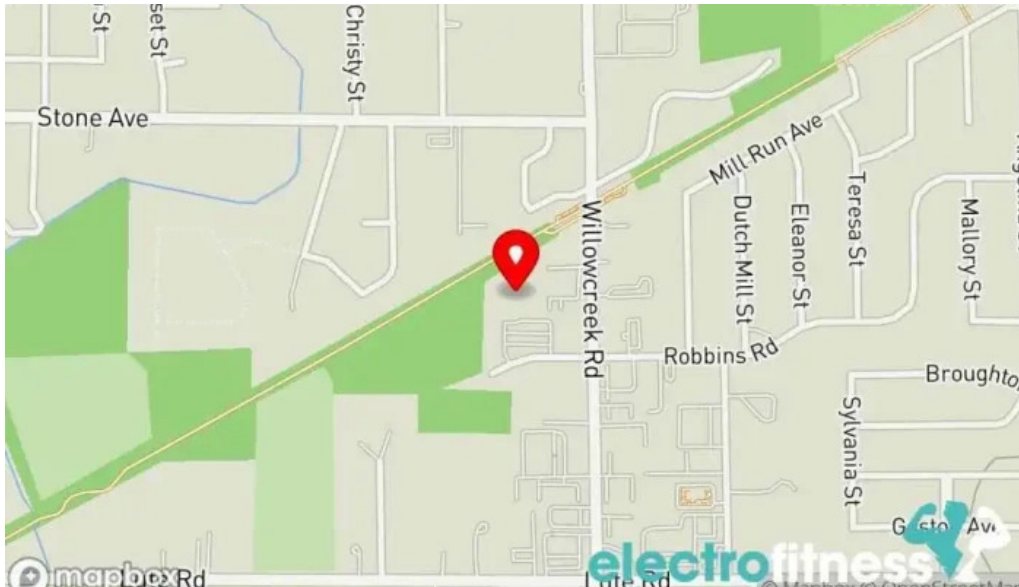

## Images

*Portage township ymca videos*

*Portage township ymca street view 360*

*Portage township ymca portage*

*Portage township ymca map*

Egg Patties (2) OR Hard-boiled Eggs (2) w/Bacon OR Sausage.....	\$4.50
Protein Pancakes with Greek Yogurt + Berries.....	\$5.00
Homemade Protein Energy Bites (4).....	\$3.00
Homemade Banana Bars.....	\$2.00