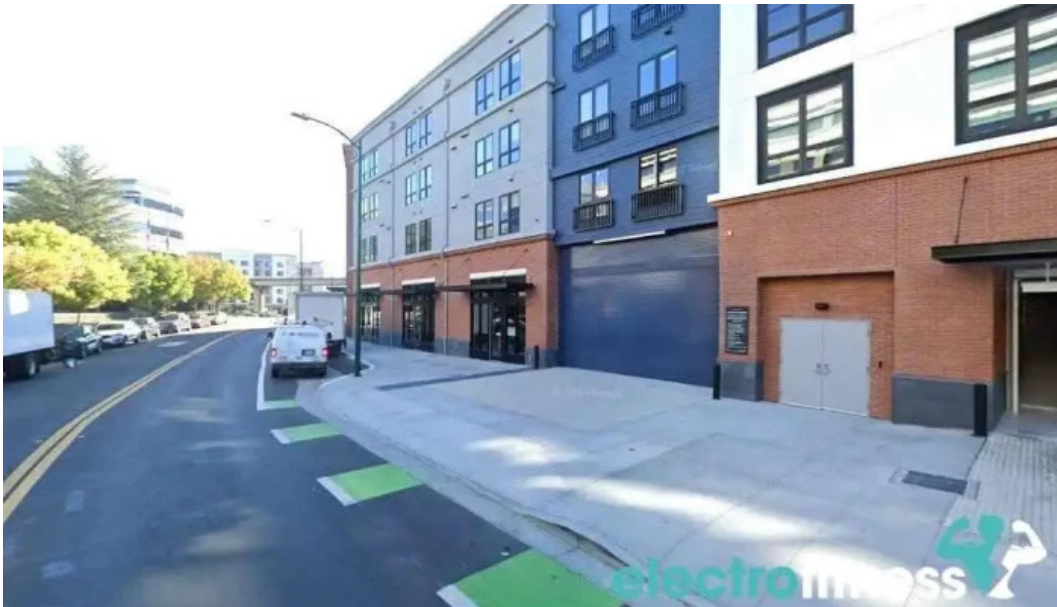

Trivalley.fit - Walnut Creek

walnut creek

☐ I'm not a robot

Published on: 24/03/25	Hits: 46
Comments: 0	See comments
Votes: 36	Score: 3.8

<https://www.electrofitness.com/personal-trainer/walnut-creek/trivalley-fit-walnut-creek_170069.php>

walnut creek

Trivalley.fit - Walnut Creek

Discover Trivalley.fit: Your Ideal Fitness Destination in Walnut Creek, California

If you're looking for a personal trainer in Walnut Creek, Trivalley.fit stands out as an exceptional choice. This modern facility is designed to cater to a diverse clientele, ensuring that everyone feels welcome and accommodated.

Accessibility at Trivalley.fit

One of the most notable features of Trivalley.fit is its ****wheelchair-accessible entrance****. This thoughtful design ensures that individuals with mobility