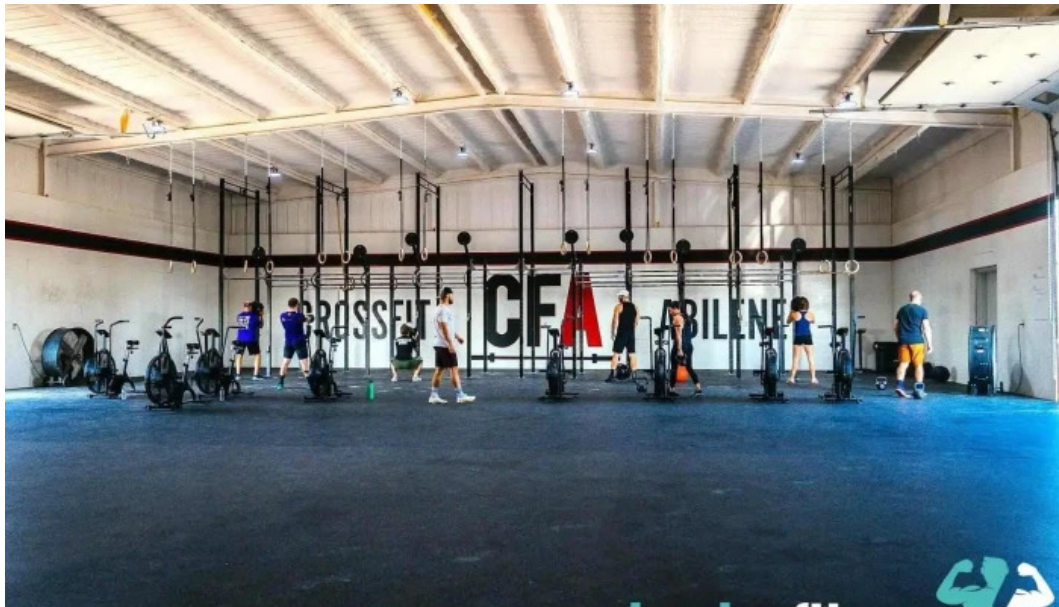

abilene

CrossFit Abilene - Abilene

Physical Fitness Program: CrossFit Abilene in Abilene, TX

Located in the heart of Abilene, Texas, **CrossFit Abilene** offers a comprehensive **physical fitness program** designed to cater to individuals of all fitness levels. One of the standout features of this facility is its commitment to **accessibility**.

Accessibility Features

CrossFit Abilene ensures that everyone can access their state-of-the-art gym facilities. The **wheelchair-accessible car park** provides convenient parking options for individuals with disabilities, allowing easy entry to the gym.

Wheelchair-Accessible Entrance

The **wheelchair-accessible entrance** at CrossFit Abilene is designed to make it easy for everyone to join in on the fitness fun. No one should miss out on an opportunity to improve their health and well-being due to accessibility issues.