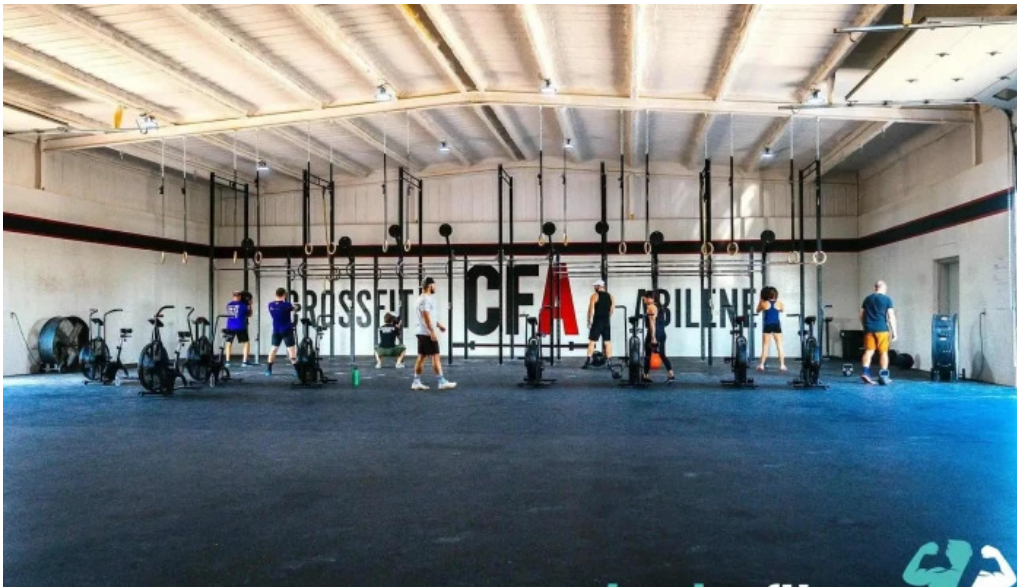

abilene

CrossFit Abilene - Abilene

Physical Fitness Program: CrossFit Abilene in Abilene, TX

Located in the heart of Abilene, Texas, **CrossFit Abilene** offers a comprehensive **physical fitness program** designed to cater to individuals of all fitness levels. One of the standout features of this facility is its commitment to **accessibility**.

Accessibility Features

CrossFit Abilene ensures that everyone can access their state-of-the-art gym facilities. The **wheelchair-accessible car park** provides convenient parking options for individuals with disabilities, allowing easy entry to the gym.

Wheelchair-Accessible Entrance

The **wheelchair-accessible entrance** at CrossFit Abilene is designed to make it easy for everyone to join in on the fitness fun. No one should miss out on an opportunity to improve their health and well-being due to accessibility issues.

Images

Crossfit abilene street view 360deg

Crossfit abilene map

Crossfit abilene by owner

Crossfit abilene all

Crossfit abilene abilene

Tags

Wheelchair-accessible car park, Accessibility, Wheelchair-accessible entrance