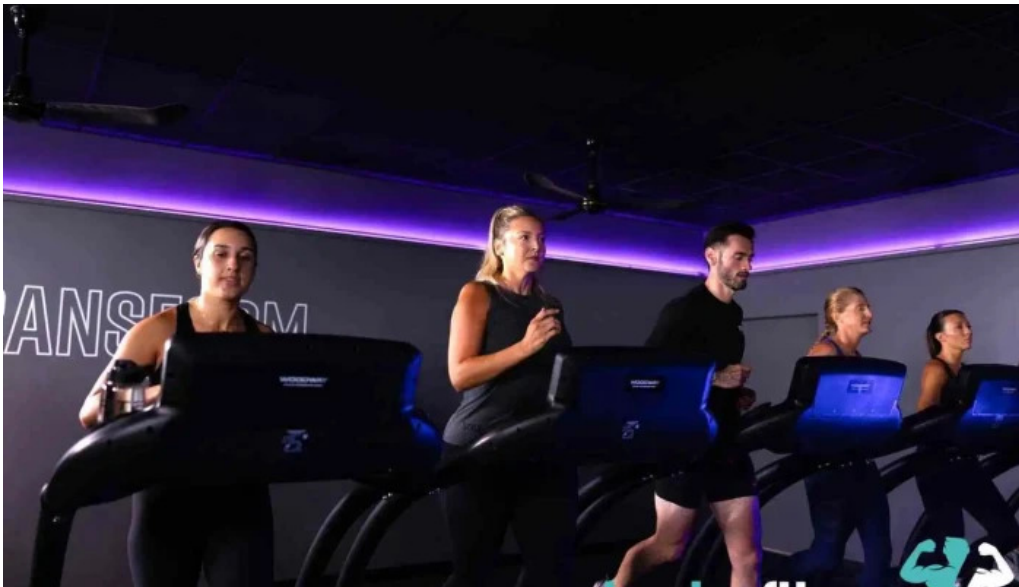

Stride fitness by owner