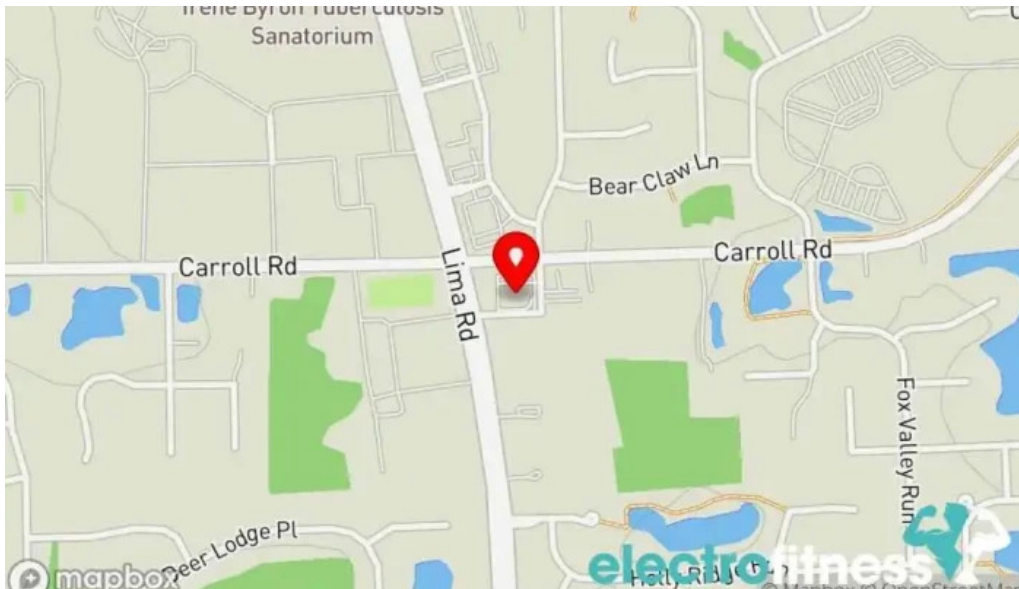

Pine ridge racquet fitness club map