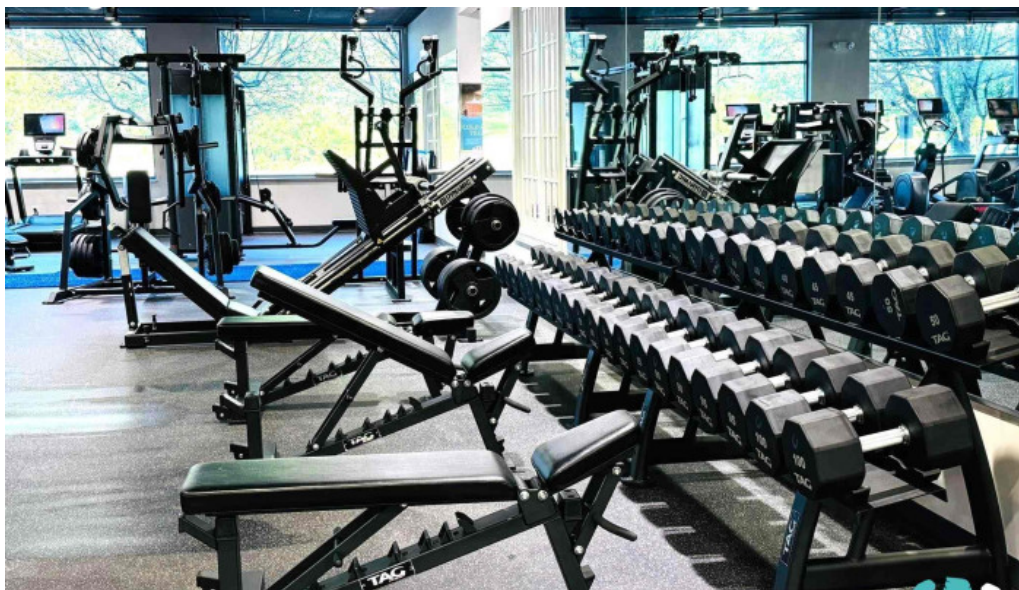

Krush fitness map

Krush fitness by owner