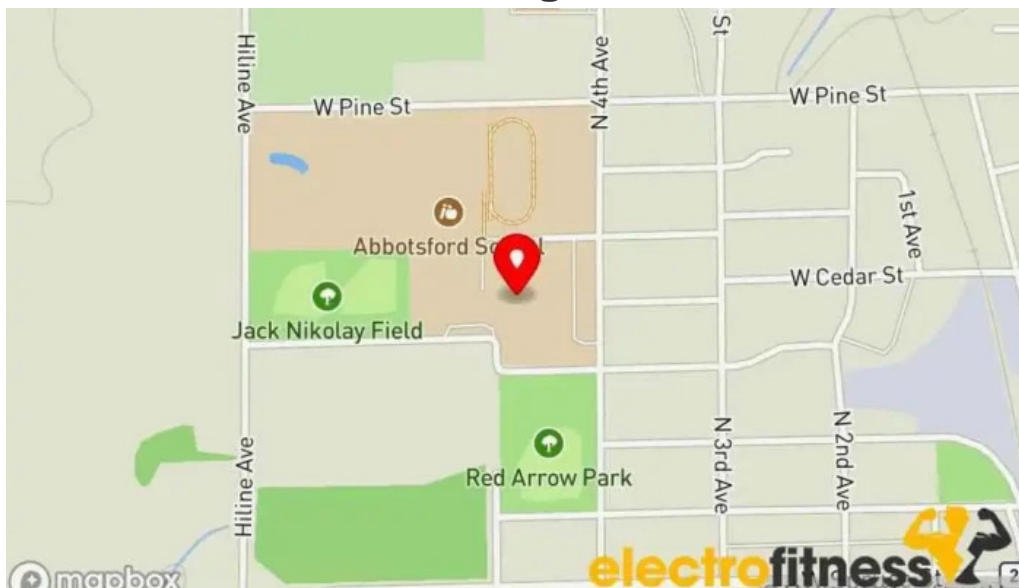

related to this web, please deliver a message and we will handle it promptly. Thank you in advance thank you very much.

Images

Abbotsford jr sr high school map