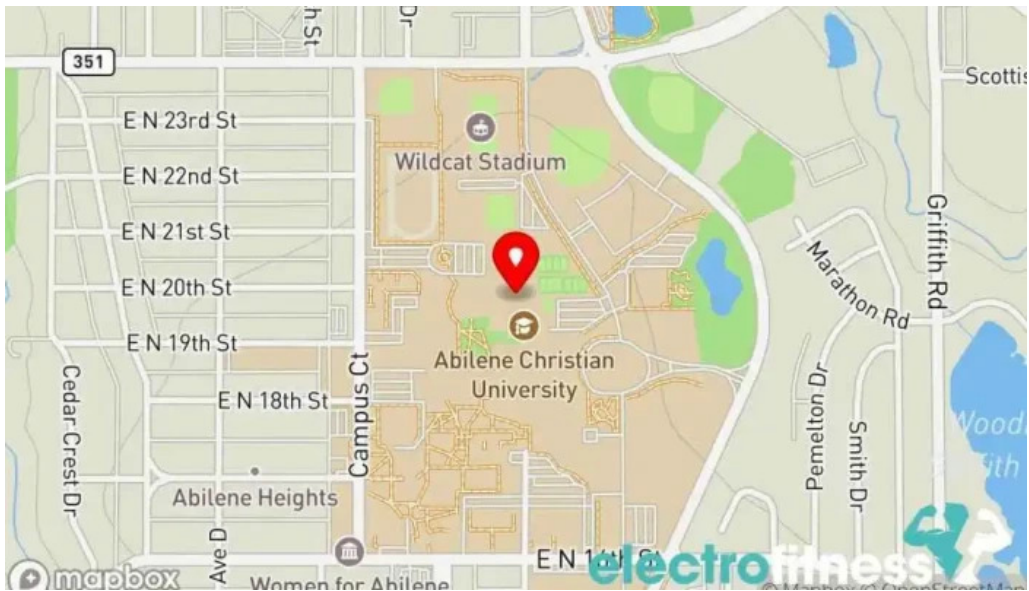

Visit us during the following hours:

Day Hours
Monday
7?AM–7?PM
Tuesday
7?AM–7?PM
Wednesday
Closed
Thursday
Closed
Friday
5–11?PM
Saturday
7?AM–7?PM
Sunday
7?AM–7?PM

The website is [Royce and Pam Money Student Recreation and Wellness Center](#)

Images

Royce and pam money student recreation and wellness center street view 360deg

Royce and pam money student recreation and wellness center map

Royce and pam money student recreation and wellness center by owner