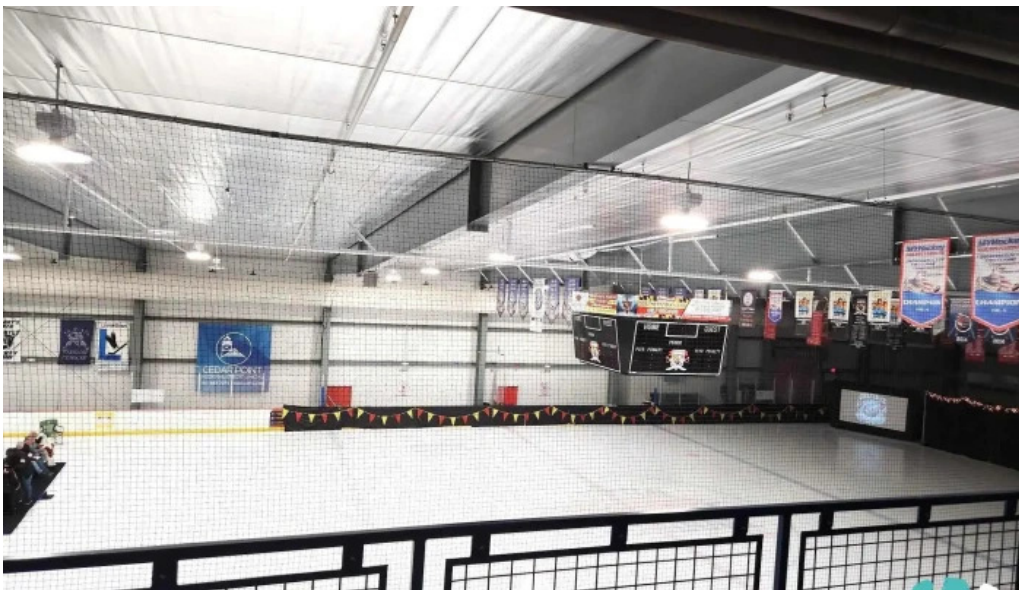

Capital clubhouse all

Tags

Children, Wheelchair-accessible car park, Basketball court, Amenities, Accessibility, Good for kids birthday, Wheelchair-accessible entrance

Related content

5.0 * *Clubhouse Athletics - Abbottstown*

4.9 * *Krush Fitness - Merrillville*

4.6 * *Louisiana Family Fitness Center - Opelousas*