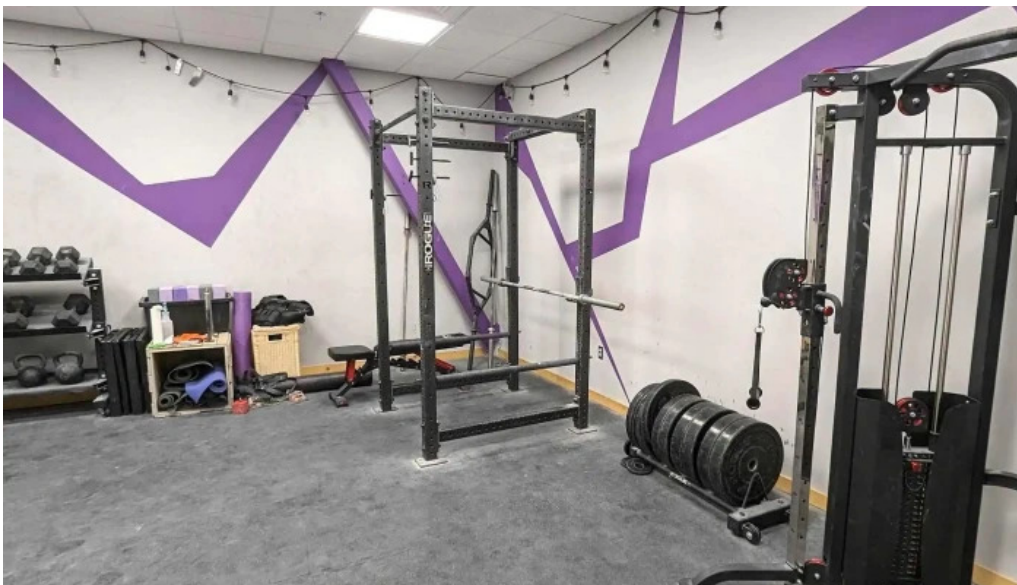

We are available at these times:

- Day Hours
- Monday
  10?AM–10?PM
- Tuesday
  10?AM–10?PM
- Wednesday
  9?AM–9?PM
- Thursday
  9?AM–9?PM
- Friday
  10?AM–10?PM
- Saturday
  10?AM–10?PM
- Sunday
  10?AM–10?PM

The website is [MetroRock Littleton](#)

If you require to modify any element that you feel is not accurate related to this site, we kindly request send a message so we can we will correct it at the earliest convenience. With anticipation thank you very much.

Images

Metrorock littleton website